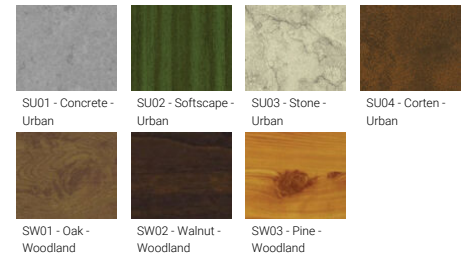

**Optic**

G

**Product colour**

**Special finishes upon request**

**ABACUS 1 (AB-30001)**

**Technical information**

<b>Material</b>	Aluminium	<b>Optic value</b>	101°x70°	<b>Operating temperature</b>	-20 °C to 40 °C
<b>Light source</b>	30 LED	<b>CCT / CRI</b>	3000K CRI80, 4000K CRI80	<b>Through wiring</b>	Single cable entry
<b>Power</b>	11 W	<b>Bug</b>	B1-U2-G1	<b>Lens / Reflector / Optic</b>	Frosted glass diffuser
<b>Lumen</b>	765 - 783 lm	<b>ULR</b>	2%	<b>MacAdam Ellipse</b>	3 SDCM
<b>Efficacy</b>	70 - 71 lm/W	<b>ULOR</b>	2%	<b>Lifetime L90B10 (hours)</b>	> 23,000
<b>Driver option</b>	Integral control gear	<b>CIE flux code n°3</b>	96	<b>Lifetime L80B10 (hours)</b>	> 45,000
<b>Driver</b>	Constant current (CC)	<b>Dimming type</b>	On/Off	<b>Lifetime L80B50 (hours)</b>	> 49,000
<b>Input voltage</b>	220-240 V 50/60 Hz	<b>Product colours</b>	Black, Dark Grey, White, Matt Silver, Bronze, Concrete - Urban, Softscape - Urban, Stone - Urban, Corten - Urban, Oak - Woodland, Walnut - Woodland, Pine - Woodland	<b>Variants (On/Off)</b>	Compatible with EN/ IEC 60598-2-22: Suitable for emergency installations as central supply, non-maintained (Z0)
<b>Optic</b>	G				