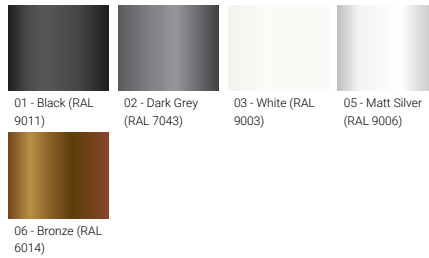

**Optic**

G

**Product colour**

**Special finishes upon request**

**ABACUS 1 (AB-30001)**

**Technical information**

<b>Material</b>	Aluminium	<b>Optic value</b>	101°x70°	<b>Operating temperature</b>	-20 °C to 40 °C
<b>Light source</b>	30 LED	<b>CCT / CRI</b>	3000K CRI80, 4000K CRI80	<b>Through wiring</b>	Single cable entry
<b>Power</b>	11 W	<b>Bug</b>	B1-U2-G1	<b>Lens / Reflector / Optic</b>	Frosted glass diffuser
<b>Lumen</b>	765 - 783 lm	<b>ULR</b>	2%	<b>MacAdam Ellipse</b>	3 SDCM
<b>Efficacy</b>	70 - 71 lm/W	<b>ULOR</b>	2%	<b>Lifetime L90B10 (hours)</b>	> 23,000
<b>Driver option</b>	Integral control gear	<b>CIE flux code n°3</b>	96	<b>Lifetime L80B10 (hours)</b>	> 45,000
<b>Driver</b>	Constant current (CC)	<b>Dimming type</b>	On/Off	<b>Lifetime L80B50 (hours)</b>	> 49,000
<b>Input voltage</b>	220-240 V 50/60 Hz	<b>Product colours</b>	Black, Dark Grey, White, Matt Silver, Bronze, Concrete - Urban, Softscape - Urban, Stone - Urban, Corten - Urban, Oak - Woodland, Walnut - Woodland, Pine - Woodland	<b>Variants (On/Off)</b>	Compatible with EN/ IEC 60598-2-22: Suitable for emergency installations as central supply, non-maintained (Z0)
<b>Optic</b>	G				