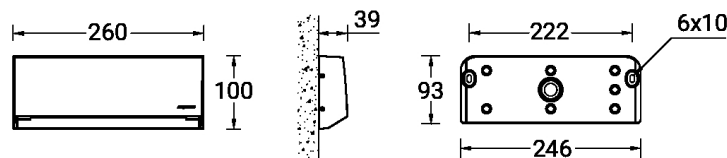

ABACUS 1 (AB-30001)

Technical information

Material	Aluminium	Optic value	101°x70°	Operating temperature	-20 °C to 40 °C		
Light source	30 LED	CCT / CRI	3000K CRI80, 4000K CRI80	Through wiring	Single cable entry		
Power	11 W	Bug	B1-U2-G1	Lens / Reflector / Optic	Frosted glass diffuser		
Lumen	765 - 783 lm	ULR	2%	MacAdam Ellipse	3 SDCM		
Efficacy	70 - 71 lm/W	ULOR	2%	Lifetime L90B10 (hours)	> 23,000		
Driver option	Integral control gear	CIE flux code n°3	96	Lifetime L80B10 (hours)	> 45,000		
Driver	Constant current (CC)	Dimming type	On/Off	Lifetime L80B50 (hours)	> 49,000		
Input voltage	220-240 V 50/60 Hz	Product colours	Black, Dark Grey, White, Matt Silver, Bronze, Concrete - Urban, Softscape - Urban, Stone - Urban, Corten - Urban, Oak - Woodland, Walnut - Woodland, Pine - Woodland	Variants (On/Off)	Compatible with EN/ IEC 60598-2-22: Suitable for emergency installations as central supply, non-maintained (Z0)		
Optic	G					Weight	1.3 kg

AB-30001

Accessories