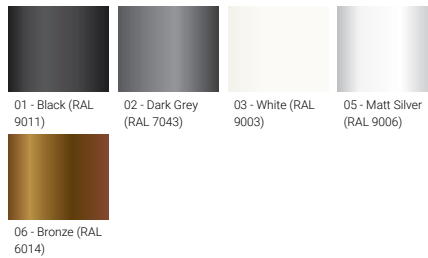

**ABACUS 4 (AB-10021)**

**Product description**

260x75 mm - 500 mm - 2 sides

**Luminaire Structure**

- Die-cast aluminium housing
- Extruded aluminium column
- Pre-treated before powder coating ensuring high corrosion resistance
- Single cable entry
- One IP68 connector supplied with 0.2 m of 3x1.0 sqmm outdoor cable
- Stainless steel fasteners in grade 304 with zinc flake coating (ZFC)
- Durable silicone rubber gasket
- Frosted glass diffuser
- Integral control gear

**Optic**

G

**Product colour**

**Special finishes upon request**

**ABACUS 4 (AB-10021)**

**Technical information**

<b>Material</b>	Aluminium
<b>Light source</b>	2 x 30 LED
<b>Power</b>	22 W
<b>Lumen</b>	3060 - 3132 lm
<b>Efficacy</b>	139 - 142 lm/W
<b>Driver option</b>	Integral control gear
<b>Driver</b>	Constant current (CC)
<b>Input voltage</b>	220-240 V 50/60 Hz
<b>Optic</b>	G

<b>Optic value</b>	102°x 70°
<b>CCT / CRI</b>	3000K CRI80, 4000K CRI80
<b>Bug</b>	B1-U2-G1
<b>ULR</b>	2%
<b>ULOR</b>	2%
<b>CIE flux code n°3</b>	96
<b>Dimming type</b>	On/Off
<b>Product colours</b>	Black, Dark Grey, White, Matt Silver, Bronze, Concrete - Urban, Softscape - Urban, Stone - Urban, Corten - Urban, Oak - Woodland, Walnut - Woodland, Pine - Woodland
<b>Weight</b>	7.0 kg