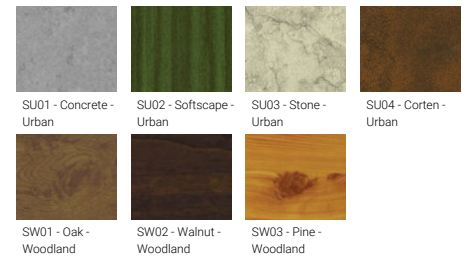

**Optic**

G

**Product colour**

**Special finishes upon request**

**ABACUS 4 (AB-10021)**

**Technical information**

<b>Material</b>	Aluminium
<b>Light source</b>	2 x 30 LED
<b>Power</b>	22 W
<b>Lumen</b>	3060 - 3132 lm
<b>Efficacy</b>	139 - 142 lm/W
<b>Driver option</b>	Integral control gear
<b>Driver</b>	Constant current (CC)
<b>Input voltage</b>	220-240 V 50/60 Hz
<b>Optic</b>	G

<b>Optic value</b>	102°x 70°
<b>CCT / CRI</b>	3000K CRI80, 4000K CRI80
<b>Bug</b>	B1-U2-G1
<b>ULR</b>	2%
<b>ULOR</b>	2%
<b>CIE flux code n°3</b>	96
<b>Dimming type</b>	On/Off
<b>Product colours</b>	Black, Dark Grey, White, Matt Silver, Bronze, Concrete - Urban, Softscape - Urban, Stone - Urban, Corten - Urban, Oak - Woodland, Walnut - Woodland, Pine - Woodland
<b>Weight</b>	7.0 kg