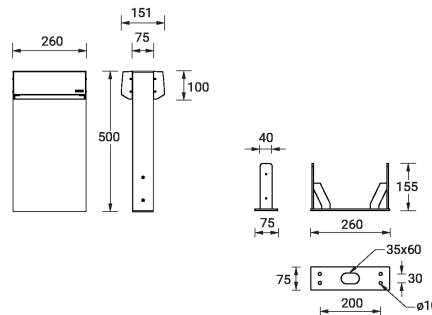

ABACUS 4 (AB-10021)

Technical information

Material	Aluminium
Light source	2 x 30 LED
Power	22 W
Lumen	3060 - 3132 lm
Efficacy	139 - 142 lm/W
Driver option	Integral control gear
Driver	Constant current (CC)
Input voltage	220-240 V 50/60 Hz
Optic	G

Optic value	102°x 70°
CCT / CRI	3000K CRI80, 4000K CRI80
Bug	B1-U2-G1
ULR	2%
ULOR	2%
CIE flux code n°3	96
Dimming type	On/Off
Product colours	Black, Dark Grey, White, Matt Silver, Bronze, Concrete - Urban, Softscape - Urban, Stone - Urban, Corten - Urban, Oak - Woodland, Walnut - Woodland, Pine - Woodland
Weight	7.0 kg

Operating temperature	-20 °C to 40 °C
Cable	One IP68 connector supplied with 0.2 m of 3x1.0 sqmm outdoor cable
Through wiring	Single cable entry
Lens / Reflector / Optic	Frosted glass diffuser
MacAdam Ellipse	3 SDCM
Lifetime L90B10 (hours)	> 23,000
Lifetime L80B10 (hours)	> 45,000
Lifetime L80B50 (hours)	> 49,000
Variants (On/Off)	Compatible with EN/ IEC 60598-2-22: Suitable for emergency installations as central supply, non-maintained (Z0)

AB-10021