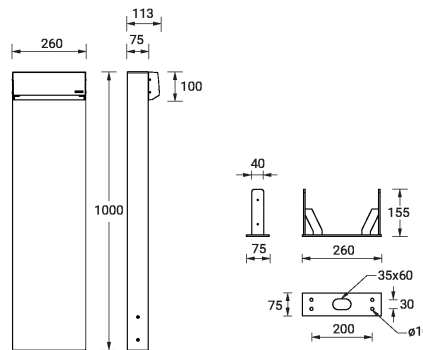

ABACUS 4 (AB-10011)

Technical information

Material	Aluminium
Light source	30 LED
Power	11 W
Lumen	765 - 783 lm
Efficacy	70 - 71 lm/W
Driver option	Integral control gear
Driver	Constant current (CC)
Input voltage	220-240 V 50/60 Hz
Optic	G

Optic value	102°x 70°
CCT / CRI	3000K CRI80, 4000K CRI80
Bug	B1-U2-G1
ULR	2%
ULOR	2%
CIE flux code n°3	96
Dimming type	On/Off
Product colours	Black, Dark Grey, White, Matt Silver, Bronze, Concrete - Urban, Softscape - Urban, Stone - Urban, Corten - Urban, Oak - Woodland, Walnut - Woodland, Pine - Woodland
Weight	9.1 kg

Operating temperature	-20 °C to 40 °C
Cable	One IP68 connector supplied with 0.2 m of 3x1.0 sqmm outdoor cable
Through wiring	Single cable entry
Lens / Reflector / Optic	Frosted glass diffuser
MacAdam Ellipse	3 SDCM
Lifetime L90B10 (hours)	> 23,000
Lifetime L80B10 (hours)	> 45,000
Lifetime L80B50 (hours)	> 49,000
Variants (On/Off)	Compatible with EN/ IEC 60598-2-22: Suitable for emergency installations as central supply, non-maintained (Z0)

AB-10011