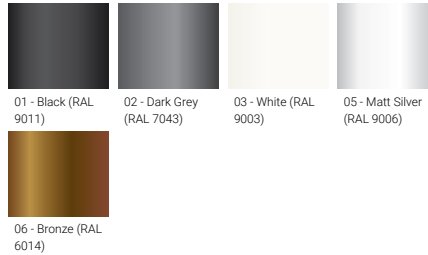

**ABACUS 4 (AB-10011)**

**Product description**

260x75 mm - 1000 mm - 1 side

**Luminaire Structure**

- Die-cast aluminium housing
- Extruded aluminium column
- Pre-treated before powder coating ensuring high corrosion resistance
- Single cable entry
- One IP68 connector supplied with 0.2 m of 3x1.0 sqmm outdoor cable
- Stainless steel fasteners in grade 304 with zinc flake coating (ZFC)
- Durable silicone rubber gasket
- Frosted glass diffuser
- Integral control gear

**Optic**

G

**Product colour**

**Special finishes upon request**

**ABACUS 4 (AB-10011)**

**Technical information**

<b>Material</b>	Aluminium
<b>Light source</b>	30 LED
<b>Power</b>	11 W
<b>Lumen</b>	765 - 783 lm
<b>Efficacy</b>	70 - 71 lm/W
<b>Driver option</b>	Integral control gear
<b>Driver</b>	Constant current (CC)
<b>Input voltage</b>	220-240 V 50/60 Hz
<b>Optic</b>	G

<b>Optic value</b>	102°x 70°
<b>CCT / CRI</b>	3000K CRI80, 4000K CRI80
<b>Bug</b>	B1-U2-G1
<b>ULR</b>	2%
<b>ULOR</b>	2%
<b>CIE flux code n°3</b>	96
<b>Dimming type</b>	On/Off
<b>Product colours</b>	Black, Dark Grey, White, Matt Silver, Bronze, Concrete - Urban, Softscape - Urban, Stone - Urban, Corten - Urban, Oak - Woodland, Walnut - Woodland, Pine - Woodland
<b>Weight</b>	9.1 kg