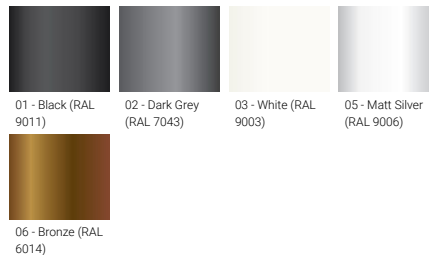

**ABACUS 4 (AB-10001)**

**Product description**

260x75 mm - 500 mm - 1 side

**Luminaire Structure**

- Die-cast aluminium housing
- Extruded aluminium column
- Pre-treated before powder coating ensuring high corrosion resistance
- Single cable entry
- One IP68 connector supplied with 0.2 m of 3x1.0 sqmm outdoor cable
- Stainless steel fasteners in grade 304 with zinc flake coating (ZFC)
- Durable silicone rubber gasket
- Frosted glass diffuser
- Integral control gear

**Optic**

G

**Product colour**

**Special finishes upon request**

**ABACUS 4 (AB-10001)**

**Technical information**

<b>Material</b>	Aluminium
<b>Light source</b>	30 LED
<b>Power</b>	11 W
<b>Lumen</b>	765 - 783 lm
<b>Efficacy</b>	70 - 71 lm/W
<b>Driver option</b>	Integral control gear
<b>Driver</b>	Constant current (CC)
<b>Input voltage</b>	220-240 V 50/60 Hz
<b>Optic</b>	G

<b>Optic value</b>	102°x 70°
<b>CCT / CRI</b>	3000K CRI80, 4000K CRI80
<b>Bug</b>	B1-U2-G1
<b>ULR</b>	2%
<b>ULOR</b>	2%
<b>CIE flux code n°3</b>	96
<b>Dimming type</b>	On/Off
<b>Product colours</b>	Black, Dark Grey, White, Matt Silver, Bronze, Concrete - Urban, Softscape - Urban, Stone - Urban, Corten - Urban, Oak - Woodland, Walnut - Woodland, Pine - Woodland
<b>Weight</b>	5.7 kg