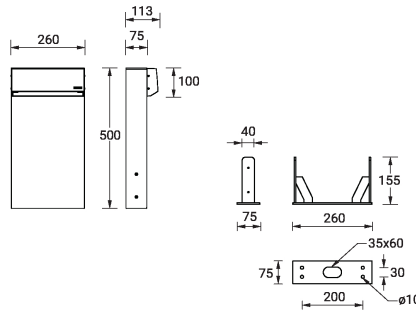

ABACUS 4 (AB-10001)

Technical information

Material	Aluminium
Light source	30 LED
Power	11 W
Lumen	765 - 783 lm
Efficacy	70 - 71 lm/W
Driver option	Integral control gear
Driver	Constant current (CC)
Input voltage	220-240 V 50/60 Hz
Optic	G

Optic value	102°x 70°
CCT / CRI	3000K CRI80, 4000K CRI80
Bug	B1-U2-G1
ULR	2%
ULOR	2%
CIE flux code n°3	96
Dimming type	On/Off
Product colours	Black, Dark Grey, White, Matt Silver, Bronze, Concrete - Urban, Softscape - Urban, Stone - Urban, Corten - Urban, Oak - Woodland, Walnut - Woodland, Pine - Woodland
Weight	5.7 kg

Operating temperature	-20 °C to 40 °C
Cable	One IP68 connector supplied with 0.2 m of 3x1.0 sqmm outdoor cable
Through wiring	Single cable entry
Lens / Reflector / Optic	Frosted glass diffuser
MacAdam Ellipse	3 SDCM
Lifetime L90B10 (hours)	> 23,000
Lifetime L80B10 (hours)	> 45,000
Lifetime L80B50 (hours)	> 49,000
Variants (On/Off)	Compatible with EN/ IEC 60598-2-22: Suitable for emergency installations as central supply, non-maintained (Z0)

AB-10001