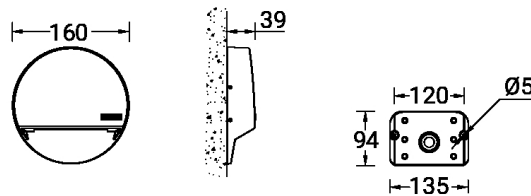

ABACUS 7 (AB-30041)

Technical information

Material	Aluminium	Optic value	92°x55°	Operating temperature	-20 °C to 40 °C		
Light source	12 LED	CCT / CRI	3000K CRI80, 4000K CRI80	Through wiring	Single cable entry		
Power	7 W	Bug	B0-U1-G0	Lens / Reflector / Optic	Frosted glass diffuser		
Lumen	315 - 329 lm	ULR	1%	MacAdam Ellipse	3 SDCM		
Efficacy	45 - 47 lm/W	ULOR	1%	Lifetime L90B10 (hours)	> 23,000		
Driver option	Integral control gear	CIE flux code n°3	98	Lifetime L80B10 (hours)	> 45,000		
Driver	Constant current (CC)	Dimming type	On/Off	Lifetime L80B50 (hours)	> 49,000		
Input voltage	220-240 V 50/60 Hz	Product colours	Black, Dark Grey, White, Matt Silver, Bronze, Concrete - Urban, Softscape - Urban, Stone - Urban, Corten - Urban, Oak - Woodland, Walnut - Woodland, Pine - Woodland	Variants (On/Off)	Compatible with EN/ IEC 60598-2-22: Suitable for emergency installations as central supply, non-maintained (Z0)		
Optic	G					Weight	0.9 kg

AB-30041

Accessories