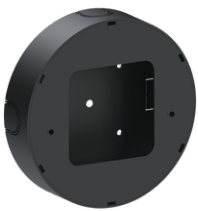

ABACUS 7 (AB-30041)**Product description**

Small

**Luminaire Structure**

- Die-cast aluminium frame and body
- Pre-treated before powder coating ensuring high corrosion resistance
- Single cable entry
- Stainless steel fasteners in grade 304 with zinc flake coating (ZFC)
- Durable silicone rubber gasket
- Frosted glass diffuser
- Integral control gear
- Optional surface mounting box for easy wiring or conduit connection when wiring from behind is not possible

Optic

G

Product colour

01 - Black (RAL 9011) 02 - Dark Grey (RAL 7043) 03 - White (RAL 9003) 05 - Matt Silver (RAL 9006)

06 - Bronze (RAL 6014)

Special finishes upon request

SU01 - Concrete - Urban SU02 - Softscape - Urban SU03 - Stone - Urban SU04 - Corten - Urban

SW01 - Oak - Woodland SW02 - Walnut - Woodland SW03 - Pine - Woodland

ABACUS 7 (AB-30041)

Technical information

Material	Aluminium	Optic value	92°x55°	Operating temperature	-20 °C to 40 °C
Light source	12 LED	CCT / CRI	3000K CRI80, 4000K CRI80	Through wiring	Single cable entry
Power	7 W	Bug	B0-U1-G0	Lens / Reflector / Optic	Frosted glass diffuser
Lumen	315 - 329 lm	ULR	1%	MacAdam Ellipse	3 SDCM
Efficacy	45 - 47 lm/W	ULOR	1%	Lifetime L90B10 (hours)	> 23,000
Driver option	Integral control gear	CIE flux code n°3	98	Lifetime L80B10 (hours)	> 45,000
Driver	Constant current (CC)	Dimming type	On/Off	Lifetime L80B50 (hours)	> 49,000
Input voltage	220-240 V 50/60 Hz	Product colours	Black, Dark Grey, White, Matt Silver, Bronze, Concrete - Urban, Softscape - Urban, Stone - Urban, Corten - Urban, Oak - Woodland, Walnut - Woodland, Pine - Woodland	Variants (On/Off)	Compatible with EN/ IEC 60598-2-22: Suitable for emergency installations as central supply, non-maintained (Z0)
Optic	G				

AB-30041

Accessories

Surface mounting box for easy cabling (ABACUS 7)
SCE-ABACUS-7