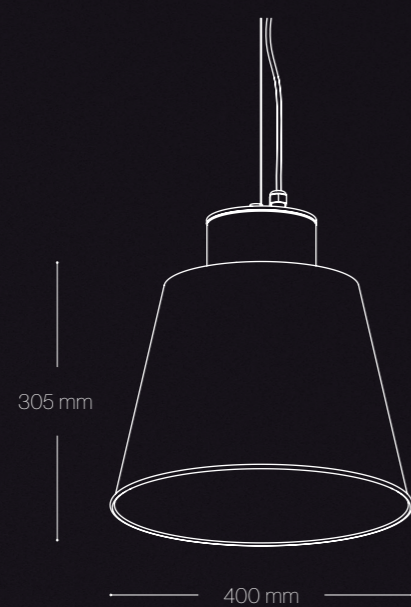

LED COB

min 11W <> max 22W

min 1980lm <> max 4235lm

CRI 80

2700K | 3000K | 4000K

ELECTRONIC EQUIPMENT

On/Off

DALI-2

BEAM ANGLE

40° - 70°

PROTECTION

IP65

IK10

INSTALLATION OPTIONS

Surface-mounted

Pendant with metal rod

Pendant with stainless steel cord

Pendant in catenary system