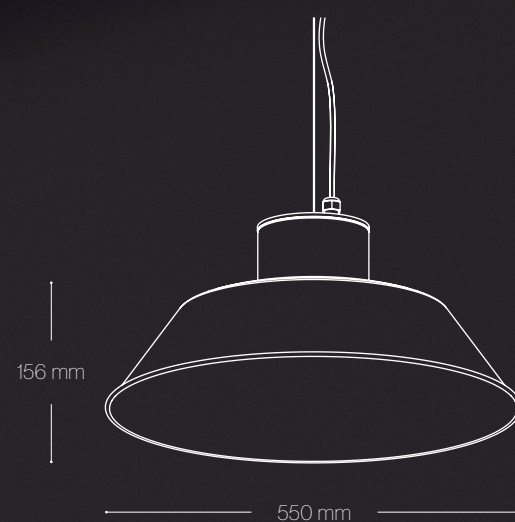

**BEAM ANGLE**

>70°

**PROTECTION**

IP65

IK10

**INSTALLATION OPTIONS**

Surface-mounted

Pendant with metal rod

Pendant with stainless steel cord

Pendant in catenary system