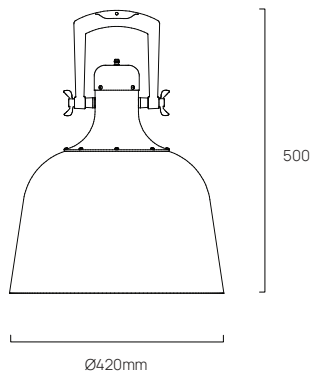

lightworks.

D40

D40

A smaller version of the Detroit Bowler pendant. Detroit Garage meets Jules Verne. LED Technology.
 Designer: Adam Wildman. Made in Australia

TECHNICAL DETAILS

APPLICATION	Statement Piece. Retail, Hospitality, University, Airports, Train Stations
COLOURS	Black, Gloss White, Lead-Olive, Custom
MATERIALS	Housing - Spun Aluminium Brackets - Solid Bronze Wing Nuts - Solid Bronze
WEIGHT	4kg
LAMP	E27 Lampholder. Available with dedicated LED and dimming on request.
INPUT POWER	240V
SUSPENSION	6mm Galvanised Chain 4mm Stainless Steel Wire Rope Suspension
MOUNTING	A150 Ceiling Canopy - Integral Driver CP-110 Ceiling Plate - Remote Driver Track Adaptor - Dali Dimming Only
WARRANTY	3 Years

DIMENSIONS

MOUNTING

A-150 Ceiling Canopy
 (Ø150 x 75mm)

CP-110
 Ceiling Plate
 ø110mm

Track
 Adaptor

ORDERING OPTIONS

Fitting	Exterior Colour	Interior Colour	CCT	Lumen Package	Dimming	Suspension	Mounting
D40	Black (2) Gloss White (3) Lead-Olive (14) Custom (5)	Same as Ext. (S) Acid Wash (AW) Custom (C)	2700K (27K) 3000K (3K) 4000K (4K)	1500 Lumens (15L) 3000 Lumens (3L) ES Lampholder (ES)	Leading/Trailing (TR) Dali Dim (DD) 1-10VDC (DC) Bluetooth (BT)	6mm Chain (C__m) 4mm Wire (W__m) Rope (R__m) (specify length in metres)	Ceiling Canopy (A-150) Ceiling Plate (CP-110) Track (TK)