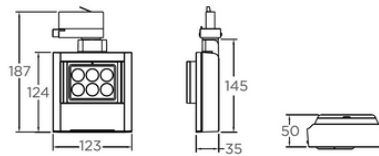

MECHANICAL

Installation	3-Circuit Track
Housing Material	Aluminium
Lens Material	PMMA Lens
Ingress Protection	IP20
Luminaire Rotate	355°
Luminaire Tilt	90°

ELECTRICAL

Driver Included	Yes
Voltage Input	230V AC

LIGHT SOURCE

LED Manufacturer	Cree
Beam Angle	10°, 25°, 40° or 60°
Luminaire Power	15-20W
Colour Rendition (CRI)	Ra 90
Colour Consistency	SDCM 3
Lifetime	L90 B10 60,000hrs

CODE GENERATION

	LUMINAIRE	POWER	OPTIC	CCT	COLOUR	DIMMING
CODE	EL6	20	10	W30	B	T
REQUIREMENTS	ELLIE 6	20W	10°	3000K	BLACK	TRAILING EDGE

COMPLETE CODE = EL6-20-10-W30-B-T

LUMINAIRE OPTIONS

POWER	CODE	OPTIC	CODE	CCT	CODE	COLOUR	CODE	DIMMING	CODE
15W	15	10°	10	2700K	W27	WHITE	W	TRAILING EDGE	T
20W	20	25°	25	3000K	W30	BLACK	B	DALI*	D
		40°	40	4000K	W40	CUSTOM*	C	CASAMBI*	C
		60°	60					ON BOARD*	OB

ACCESSORIES FOR USE WITH 10° ONLY

ACCESSORY	CODE
26° FILTER	EL6-26F
38° FILTER	EL6-38F
45° X 45° SQUARE FILTER	EL6-SQF
10° X 60° HORIZONTAL LINE FILTER	EL6-HLF
WALLWASH	EL6-WWF