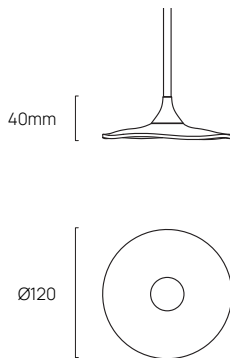

lightworks.

FLORA PENDANT

FLORA PENDANT

A small decorative pendant inspired by floral geometry. The acrylic body is an organic form which creates interesting variation in a cluster.

TECHNICAL DETAILS

| | |
|-------------------|---|
| FEATURES | Decorative Interiors |
| COLOURS | Brass, Black, White, Silver, Bronze, Custom Powdercoat on request |
| MATERIALS | Aluminium, Acrylic, Brass |
| CRI | 90 |
| POWER CONSUMPTION | 2 Watts |
| CCT | 2700K, 3000K |
| DIMMING | Non-Dim as standard Dimming Options available on request |
| POWER INPUT | 240V |
| MOUNTING | ø70mm Ceiling Plate with ø8mm Rod Suspension or Coax Cable |
| WARRANTY | 3 Years |

DIMENSIONS

MOUNTING

Cluster configurations on request

ORDERING OPTIONS

| Fitting | Wattage | Body Colour | CCT | Drop Length | Mounting | Ceiling Mount |
|---------|---------|--|----------------|--|-----------------------|---|
| FLP | 2Watts | Brass Black White Silver Brone Custom (C) | 2700K 3000K | 500mm (.5m) Custom () (Specify drop length in mm) | Ceiling Plate (CP-70) | Brass Finish Black White Silver Bronzer Custom (C) |