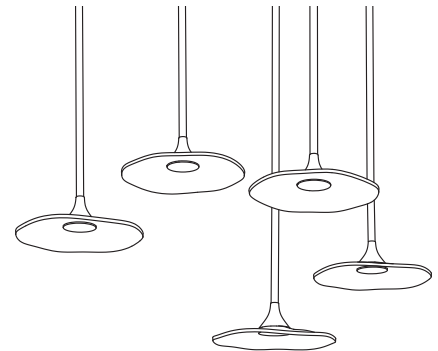

lightworks.

FLORA PENDANT

FLORA PENDANT

A small decorative pendant inspired by floral geometry. The acrylic body is an organic form which creates interesting variation in a cluster.

TECHNICAL DETAILS

| | |
|-------------------|---|
| FEATURES | Decorative Interiors |
| COLOURS | Brass, Black, White, Silver, Bronze, Custom Powdercoat on request |
| MATERIALS | Aluminium, Acrylic, Brass |
| CRI | 90 |
| POWER CONSUMPTION | 2 Watts |
| CCT | 2700K, 3000K |
| DIMMING | Non-Dim as standard Dimming Options available on request |
| POWER INPUT | 240V |
| MOUNTING | ø70mm Ceiling Plate with ø8mm Rod Suspension or Coax Cable |
| WARRANTY | 3 Years |

DIMENSIONS

MOUNTING

Cluster configurations on request

ORDERING OPTIONS

| Fitting | Wattage | Body Colour | CCT | Drop Length | Mounting | Ceiling Mount |
|---------|---------|--|----------------|--|-----------------------|---|
| FLP | 2Watts | Brass Black White Silver Brone Custom (C) | 2700K 3000K | 500mm (.5m) Custom () (Specify drop length in mm) | Ceiling Plate (CP-70) | Brass Finish Black White Silver Bronzer Custom (C) |