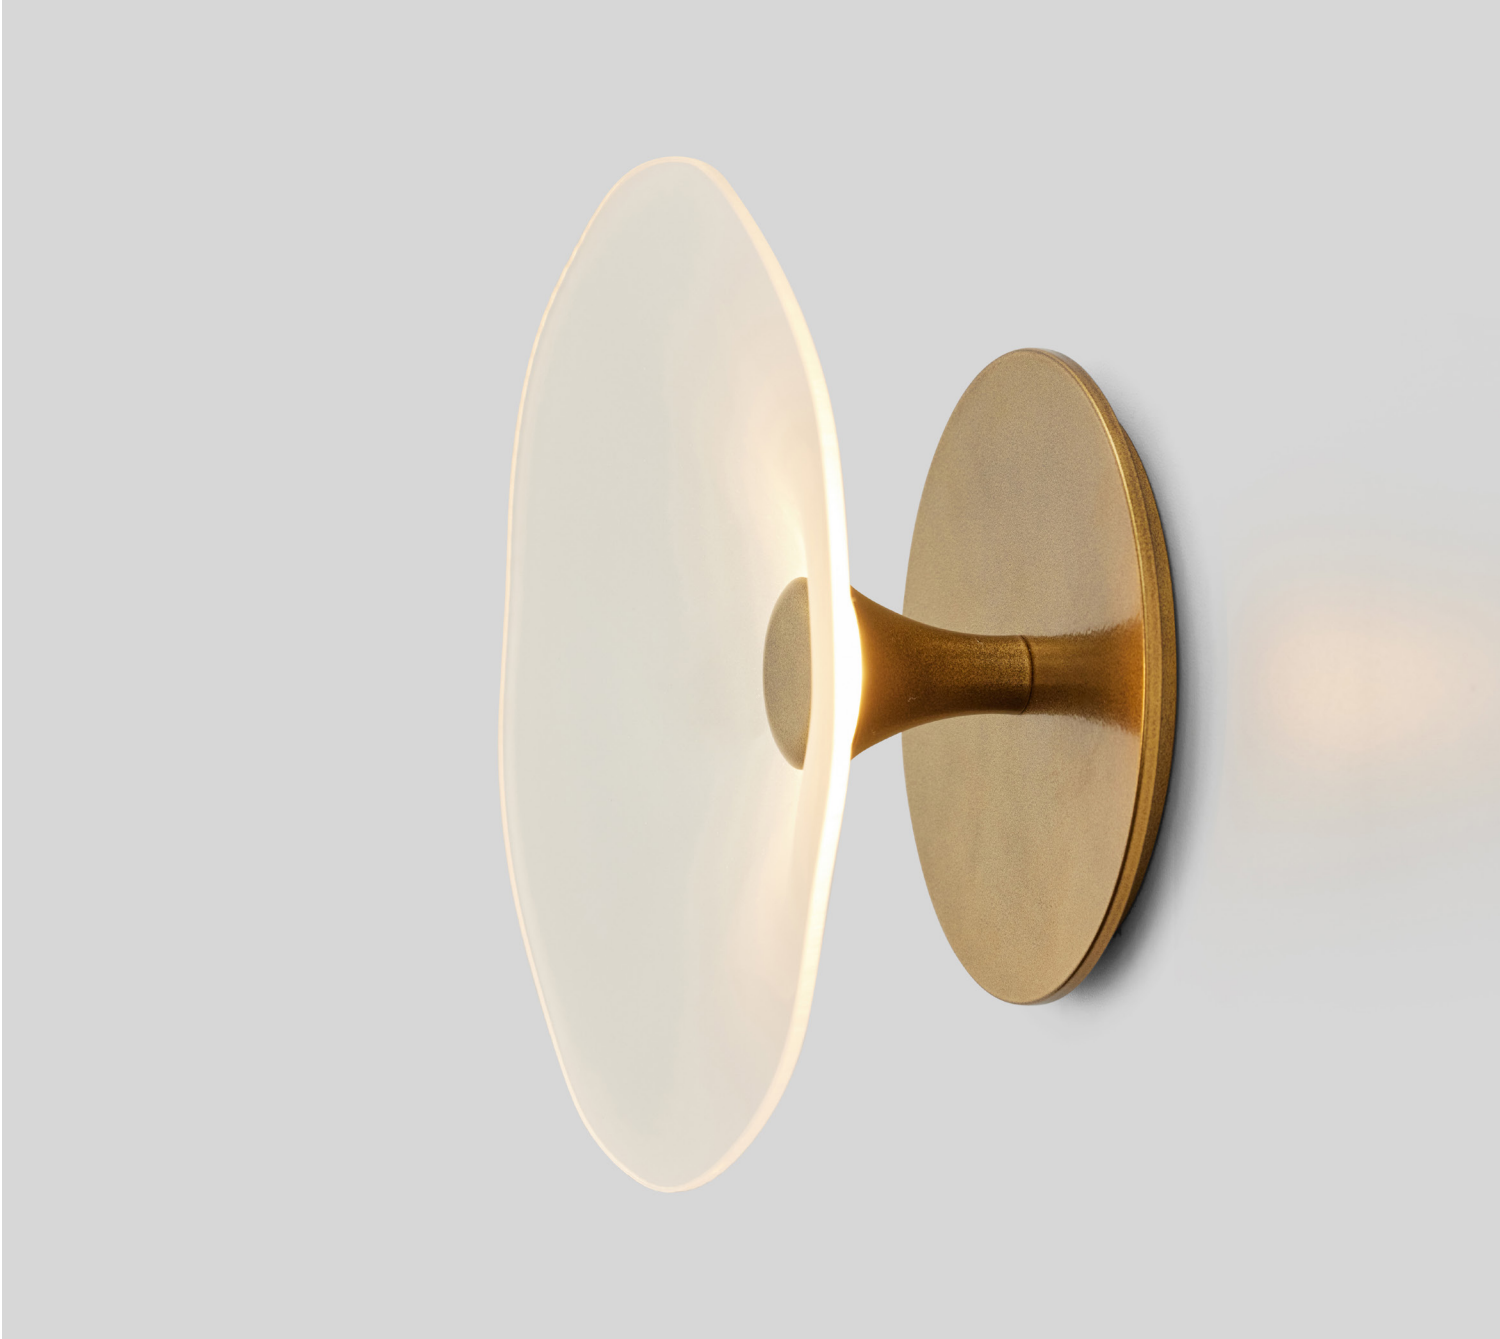

# FLORA WALL

# FLORA WALL

A small decorative wall sconce inspired by organic floral geometry that amplifies the lighting effect.