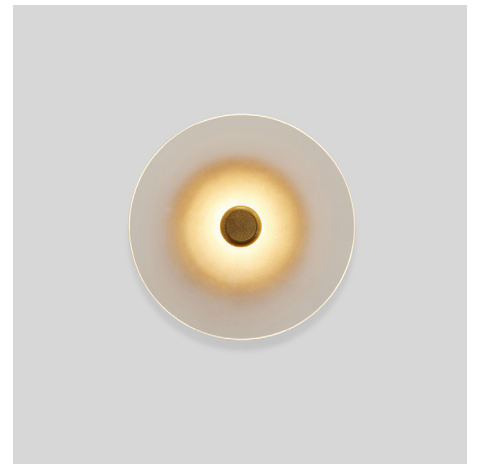

# FLORA WALL

# FLORA WALL

A small decorative wall sconce inspired by organic floral geometry that amplifies the lighting effect.

## ORDERING OPTIONS

Fitting	Wattage	Colour	CCT
FLW	2 Watts (2W)	Black White Brass Silver Bronze Custom	2700K (27K) 3000K (3K)