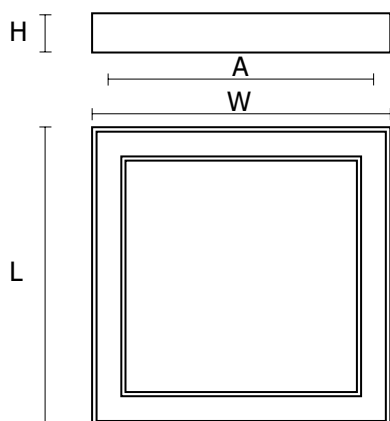

OPTICAL DATA

Louver/ shutter	OPAL
Diffuser colour	White
Diffuser material	Opal plastic

AVAILABLE VARIANTS

Product code	Luminaire power [W]	Luminaire luminous flux [lm]	Luminaire's luminous efficacy [lm/W]	Colour temperature	Info	Weight [kg]
AF001.2211.830.A000 PX4080029	60	6630	110	3000K	Small	5.50
AF001.2211.840.A000 PX4080036	60	6770	112	4000K	Small	5.50
AF002.2211.830.A000 PX4080043	90	8480	94	3000K	Big	11.00
AF002.2211.840.A000 PX4080050	90	8650	96	4000K	Big	11.00

DIMENSIONS

Product code	L [mm]	W [mm]	H [mm]
AF001.2211.830.A000 PX4080029	680	680	62
AF001.2211.840.A000 PX4080036	680	680	62
AF002.2211.830.A000 PX4080043	980	980	80
AF002.2211.840.A000 PX4080050	980	980	80

L = Length | W = Width | H = Height / Depth

MOUNTING HOLES

Product code	A [mm]
AF001.2211.830.A000 PX4080029	580
AF001.2211.840.A000 PX4080036	580
AF002.2211.830.A000 PX4080043	870
AF002.2211.840.A000 PX4080050	870