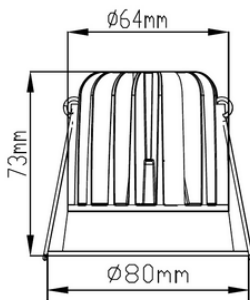

MECHANICAL

Installation	Recessed
Housing Material	Aluminium
Lens Material	Clear Polycarbonate
Ingress Protection	IP65 (Below)
Luminaire Diameter	80mm
Cut-Out Diameter	68mm
Luminaire Depth	73mm

ELECTRICAL