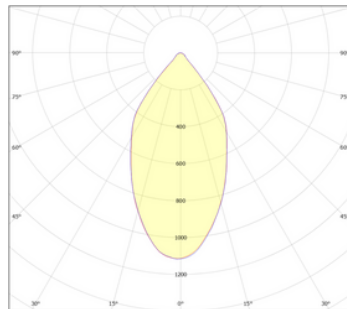

MECHANICAL

Installation	Recessed
Housing Material	Aluminium
Lens Material	Clear Polycarbonate
Ingress Protection	IP65 (Below)
Luminaire Diameter	80mm
Cut-Out Diameter	68mm
Luminaire Depth	73mm

ELECTRICAL