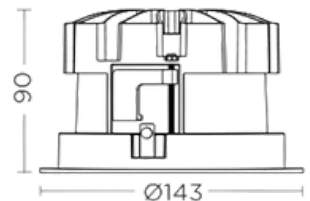

MECHANICAL

Installation	Recessed
Housing Material	Aluminium
Lens Material	Clear Polycarbonate
Ingress Protection	IP54 (Below)
Luminaire Diameter	143mm
Cut-Out Diameter	125mm
Luminaire Depth	90mm

ELECTRICAL