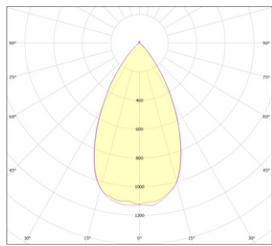

Black

Bright silver

Matt silver

Gold

CODE GENERATION

	LUMINAIRE	POWER	CCT	OPTIC	REFLECTOR	COLOUR	DIMMING
CODE	LN-1254	30	W30	60	B	W	D
REQUIREMENTS	LAINÉY 4	30W	3000K	60°	BLACK	WHITE	DALI

COMPLETE CODE = LN-1254-30-W30-60-B-W-D