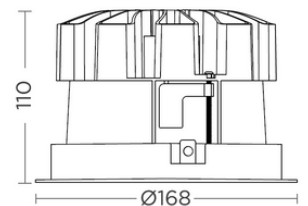

MECHANICAL	
Installation	Recessed
Housing Material	Aluminium
Lens Material	Clear Polycarbonate
Ingress Protection	IP54 (Below)
Luminaire Diameter	168mm
Cut-Out Diameter	150mm
Luminaire Depth	110mm

ELECTRICAL	
Driver Included	Yes
Voltage Input	230V AC