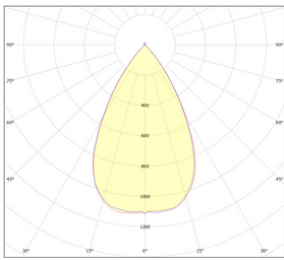

A modern, high-performing downlight suitable for commercial applications. Die cast aluminium body with a high efficiency reflector and clear polycarbonate lens. High quality LED technology ensures the luminaire's long life while maintaining colour quality.