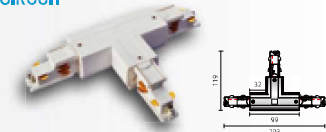

TWISTED T CONNECTOR L1->L2 DALI 3-CIRCUIT

Product Code	EAN	Colour	Package
PRO-MD636L-W	8719747936467	White	9 / 54
PRO-MD636L-B	8719747936450	Black	9 / 54