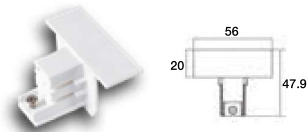

RECESSED END CAP

Product Code	EAN	Colour	Package
PRO-RX432-W	8719747934678	White	24 / 288
PRO-RX432-S	8719747934685	Grey	24 / 288
PRO-RX432-B	8719747934692	Black	24 / 288