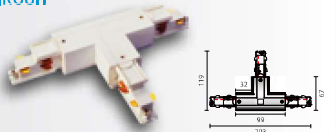

TWISTED T CONNECTOR R1->R2 DALI 3-CIRCUIT

Product Code	EAN	Colour	Package
PRO-MD636R-W	8719747936474	White	9 / 54
PRO-MD636R-B	8719747936481	Black	9 / 54