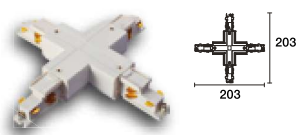

X CONNECTOR DALI 3-CIRCUIT