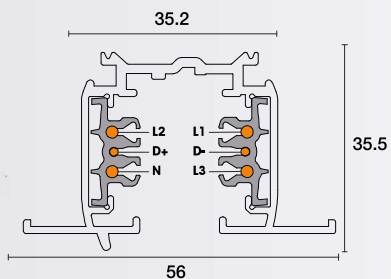

SURFACE MOUNTED

RECESSED

More technical details on page 41.

3-CIRCUIT DALI SURFACE MOUNTED TRACK SYSTEM

Product Code	EAN	Product description	Colour	Package
PRO-0610-W	8719747931257	1 M DALI track (1000mm)	□ White	1 / 6
PRO-0610-S	8719747931264	1 M DALI track (1000mm)	■ Grey	1 / 6
PRO-0610-B	8719747931271	1 M DALI track (1000mm)	■ Black	1 / 6
PRO-0620-W	8719747931288	2 M DALI track (2000mm)	□ White	1 / 6
PRO-0620-S	8719747931295	2 M DALI track (2000mm)	■ Grey	1 / 6
PRO-0620-B	8719747931301	2 M DALI track (2000mm)	■ Black	1 / 6
PRO-0630-W	8719747931318	3 M DALI track (3000mm)	□ White	1 / 6
PRO-0630-S	8719747931325	3 M DALI track (3000mm)	■ Grey	1 / 6
PRO-0630-B	8719747931332	3 M DALI track (3000mm)	■ Black	1 / 6
PRO-06400-W	8719747933459	4 M DALI track (4000mm)	□ White	1 / 6
PRO-06400-S	8719747933466	4 M DALI track (4000mm)	■ Grey	1 / 6
PRO-06400-B	8719747933473	4 M DALI track (4000mm)	■ Black	1 / 6

3-CIRCUIT DALI RECESSED TRACK SYSTEM

Product Code	EAN	Product description	Colour	Package
PRO-R610-W	8719747931738	1 M DALI track (1000mm)	□ White	1 / 4
PRO-R610-S	8719747931745	1 M DALI track (1000mm)	■ Grey	1 / 4
PRO-R610-B	8719747931752	1 M DALI track (1000mm)	■ Black	1 / 4
PRO-R620-W	8719747931769	2 M DALI track (2000mm)	□ White	1 / 4
PRO-R620-S	8719747931776	2 M DALI track (2000mm)	■ Grey	1 / 4
PRO-R620-B	8719747931783	2 M DALI track (2000mm)	■ Black	1 / 4
PRO-R630-W	8719747931790	3 M DALI track (3000mm)	□ White	1 / 4
PRO-R630-S	8719747931806	3 M DALI track (3000mm)	■ Grey	1 / 4
PRO-R630-B	8719747931813	3 M DALI track (3000mm)	■ Black	1 / 4
PRO-R6400-W	8719747933480	4 M DALI track (4000mm)	□ White	1 / 4
PRO-R6400-S	8719747933497	4 M DALI track (4000mm)	■ Grey	1 / 4
PRO-R6400-B	8719747933503	4 M DALI track (4000mm)	■ Black	1 / 4