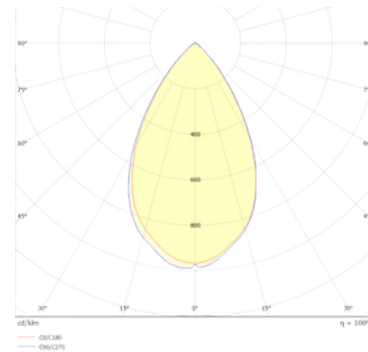

### MECHANICAL

Installation	Recessed
Housing Material	Aluminium
Lens Material	PMMA Optic
Ingress Protection	IP65
Luminaire Diameter	90mm
Cut-Out Diameter	70mm
Luminaire Depth	71mm
Fire Rated	90min