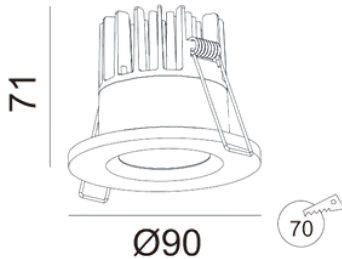

Recessed waterproof and 90 minute fire rated low glare LED downlight.

With a high CRI LED in numerous colour temperatures and finishes. Die cast aluminium body with a high efficiency PMMA lens with an IP65 rating.

### MECHANICAL

Installation	Recessed
Housing Material	Aluminium
Lens Material	PMMA Optic
Ingress Protection	IP65
Luminaire Diameter	90mm
Cut-Out Diameter	70mm
Luminaire Depth	71mm
Fire Rated	90min