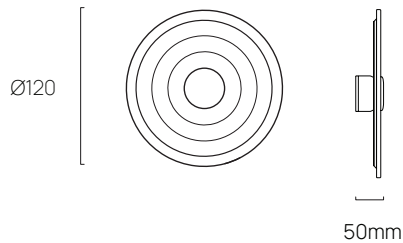

KAMAKURA

KAMAKURA

An intricately designed wall sconce inspired by Japanese aesthetics. The focal point features a reflective central disc, echoing the tranquility found in ancient Zen gardens of Japan. Originally designed to capture the essence of nature, it serves as a mindful companion, fostering a meditative ambiance.

DIMENSIONS

ORDERING
OPTIONS

Fitting	Wattage	Colour	CCT	Lens
KMR	2W	White (W) Black (B) Silver (S) Brass (BR) Bronze (BRZ) Custom (C)	2700K (27K) 3000K (3K)	Frosted (FR) Clear (CL)

ORDER CODE

KMR	2W		
-----	----	--	--