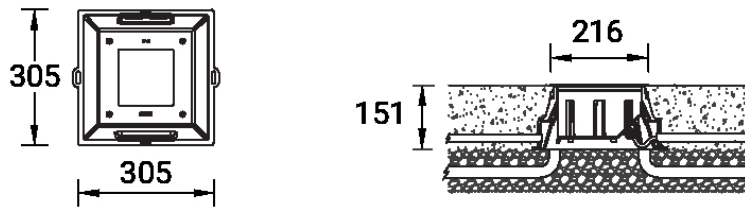

KIOS 4 (KI-60761)

Technical information

Material	Stainless Steel	Input voltage	220-240 V 50/60 Hz	Dimming type	On/Off, 1-10V, DALI
Light source	7 LED	Optic	N, M, W	Product colours	Stainless Steel
Power	12 W	Optic value	18°, 28°, 38°	Weight	5.6 kg
Lumen	956 - 1086 lm	CCT / CRI	3000K CRI80, 4000K CRI80	Operating temperature	-20 °C to 40 °C
Efficacy	80 - 91 lm/W	Bug	B0-U4-G0, B0-U5-G0	Through wiring	Single cable entry, through wiring upon request
Driver option	Integral control gear	ULR	100%	Lens / Reflector / Optic	Clear toughened glass, High-efficiency PMMA lens
Driver	Constant current (CC)	ULOR	100%	Variants (On/Off, 1-10V, DALI)	Compatible with EN/ IEC 60598-2-22: Suitable for emergency installations as central supply, non-maintained (Z0)

KI-60761

Accessories

Anti slip glass A61512	Connector IP68 3 Pin Power A62591	Honeycomb louvre A62021	DALI Control System Control-DALI