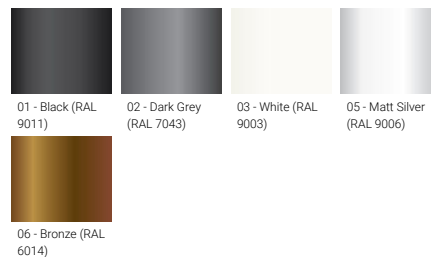

**LEEDS 1** (LEE-30031)

**Product description**

Down (Optic) & Up (Optic 2nd) - Square

**Luminaire Structure**

- Die-cast aluminium housing and frame
- Pre-treated before powder coating ensuring high corrosion resistance
- Single cable entry
- Stainless steel fasteners in grade 304 with zinc flake coating (ZFC)

**Optic**

**Product colour**

**Special finishes upon request**

**LEEDS 1** (LEE-30031)

T3 / T3    T3 / T4    T4 / M    T4 / W

T4 / EW    T4 / T2    T4 / T3    T4 / T4

ME / M    ME / W    ME / EW    ME / T2

ME / T3    ME / T4

**LEEDS 1 (LEE-30031)**

**Technical information**

<b>Material</b>	Aluminium	<b>Optic (2nd)</b>	M, W, EW, T2, T3, T4	<b>Weight</b>	1.1 kg
<b>Light source</b>	4 & 4 LED	<b>Optic (2nd) value</b>	30°, 56°, 99°x102°, 129°x49°, 112°x80°, 89°x60°	<b>Operating temperature</b>	-20 °C to 40 °C
<b>Power</b>	15 W	<b>CCT / CRI</b>	3000K CRI80, 4000K CRI80	<b>Through wiring</b>	Single cable entry
<b>Lumen</b>	1152 - 1590 lm	<b>Bug</b>	B0-U4-G0, B1-U4-G0, B1-U4-G1		Clear toughened glass, High-efficiency PMMA lens
<b>Driver option</b>	Integral control gear		43%, 44%, 45%, 46%, 47%, 48%, 49%, 50%, 51%, 52%, 53%, 54%, 55%, 56%, 57%, 6%	<b>Lens / Reflector / Optic</b>	
<b>Driver</b>	Constant current (CC)	<b>ULR</b>		<b>MacAdam Ellipse</b>	3 SDCM
<b>Input voltage</b>	220-240 V 50/60 Hz		43%, 44%, 45%, 46%, 47%, 48%, 49%, 50%, 51%, 52%, 53%, 54%, 55%, 56%, 57%, 6%	<b>Lifetime L90B10 (hours)</b>	> 90,000
<b>Optic</b>	M, W, EW, T2, T3, T4, ME	<b>ULOR</b>		<b>Lifetime L80B10 (hours)</b>	> 90,000
<b>Optic value</b>	30°, 56°, 99°x102°, 129°x49°, 112°x80°, 89°x60°, 122°x50°	<b>CIE flux code n°3</b>	100, 99	<b>Lifetime L80B50 (hours)</b>	> 90,000
		<b>Dimming type</b>	On/Off		
		<b>Product colours</b>	Black, Dark Grey, White, Matt Silver, Bronze, Concrete - Urban, Softscape - Urban, Stone - Urban, Corten - Urban, Oak - Woodland, Walnut - Woodland, Pine - Woodland		