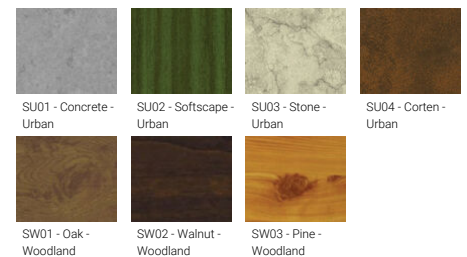

**LEEDS 1** (LEE-30031)

**Product description**

Down (Optic) & Up (Optic 2nd) - Square

**Luminaire Structure**

- Die-cast aluminium housing and frame
- Pre-treated before powder coating ensuring high corrosion resistance
- Single cable entry
- Stainless steel fasteners in grade 304 with zinc flake coating (ZFC)

**Optic**

**Product colour**

**Special finishes upon request**

**LEEDS 1** (LEE-30031)

T3 / T3    T3 / T4    T4 / M    T4 / W

T4 / EW    T4 / T2    T4 / T3    T4 / T4

ME / M    ME / W    ME / EW    ME / T2

ME / T3    ME / T4

**LEEDS 1 (LEE-30031)**

**Technical information**

<b>Material</b>	Aluminium	<b>Optic (2nd)</b>	M, W, EW, T2, T3, T4	<b>Weight</b>	1.1 kg
<b>Light source</b>	4 & 4 LED	<b>Optic (2nd) value</b>	30°, 56°, 99°x102°, 129°x49°, 112°x80°, 89°x60°	<b>Operating temperature</b>	-20 °C to 40 °C
<b>Power</b>	15 W	<b>CCT / CRI</b>	3000K CRI80, 4000K CRI80	<b>Through wiring</b>	Single cable entry
<b>Lumen</b>	1152 - 1590 lm	<b>Bug</b>	B0-U4-G0, B1-U4-G0, B1-U4-G1		Clear toughened glass, High-efficiency PMMA lens
<b>Driver option</b>	Integral control gear		43%, 44%, 45%, 46%, 47%, 48%, 49%, 50%, 51%, 52%, 53%, 54%, 55%, 56%, 57%, 6%	<b>Lens / Reflector / Optic</b>	
<b>Driver</b>	Constant current (CC)	<b>ULR</b>		<b>MacAdam Ellipse</b>	3 SDCM
<b>Input voltage</b>	220-240 V 50/60 Hz		43%, 44%, 45%, 46%, 47%, 48%, 49%, 50%, 51%, 52%, 53%, 54%, 55%, 56%, 57%, 6%	<b>Lifetime L90B10 (hours)</b>	> 90,000
<b>Optic</b>	M, W, EW, T2, T3, T4, ME	<b>ULOR</b>		<b>Lifetime L80B10 (hours)</b>	> 90,000
<b>Optic value</b>	30°, 56°, 99°x102°, 129°x49°, 112°x80°, 89°x60°, 122°x50°	<b>CIE flux code n°3</b>	100, 99	<b>Lifetime L80B50 (hours)</b>	> 90,000
		<b>Dimming type</b>	On/Off		
		<b>Product colours</b>	Black, Dark Grey, White, Matt Silver, Bronze, Concrete - Urban, Softscape - Urban, Stone - Urban, Corten - Urban, Oak - Woodland, Walnut - Woodland, Pine - Woodland		