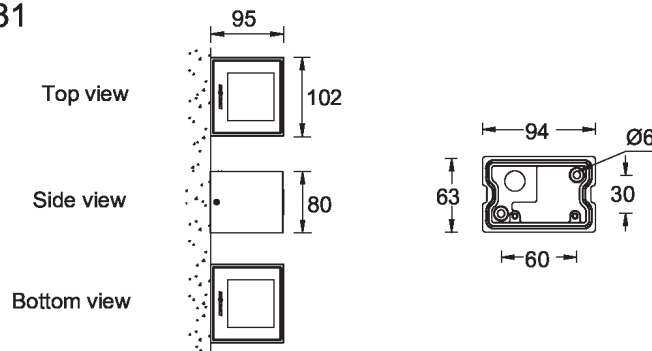

LEEDS 1 (LEE-30031)

Technical information

Material	Aluminium	Optic (2nd)	M, W, EW, T2, T3, T4	Weight	1.1 kg
Light source	4 & 4 LED	Optic (2nd) value	30°, 56°, 99°x102°, 129°x49°, 112°x80°, 89°x60°	Operating temperature	-20 °C to 40 °C
Power	15 W	CCT / CRI	3000K CRI80, 4000K CRI80	Through wiring	Single cable entry
Lumen	1152 - 1590 lm	Bug	B0-U4-G0, B1-U4-G0, B1-U4-G1		Clear toughened glass, High-efficiency PMMA lens
Driver option	Integral control gear		43%, 44%, 45%, 46%, 47%, 48%, 49%, 50%, 51%, 52%, 53%, 54%, 55%, 56%, 57%, 6%	Lens / Reflector / Optic	
Driver	Constant current (CC)	ULR		MacAdam Ellipse	3 SDCM
Input voltage	220-240 V 50/60 Hz		43%, 44%, 45%, 46%, 47%, 48%, 49%, 50%, 51%, 52%, 53%, 54%, 55%, 56%, 57%, 6%	Lifetime L90B10 (hours)	> 90,000
Optic	M, W, EW, T2, T3, T4, ME	ULOR		Lifetime L80B10 (hours)	> 90,000
Optic value	30°, 56°, 99°x102°, 129°x49°, 112°x80°, 89°x60°, 122°x50°	CIE flux code n°3	100, 99	Lifetime L80B50 (hours)	> 90,000
		Dimming type	On/Off		
		Product colours	Black, Dark Grey, White, Matt Silver, Bronze, Concrete - Urban, Softscape - Urban, Stone - Urban, Corten - Urban, Oak - Woodland, Walnut - Woodland, Pine - Woodland		

LEE-30031

Accessories