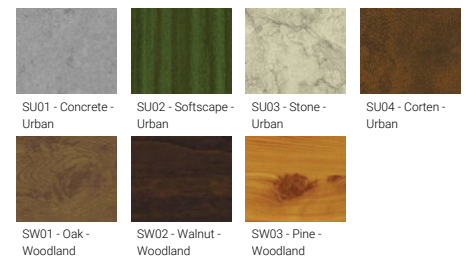

LEEDS 5 (LEE-30051)

Product description

Down (Optic) & Up (Optic 2nd) - Rectangular

Luminaire Structure

- Die-cast aluminium housing and frame
- Pre-treated before powder coating ensuring high corrosion resistance
- Single cable entry, through wiring upon request
- Stainless steel fasteners in grade 304 with zinc flake coating (ZFC)

Optic

Product colour

Special finishes upon request

LEEDS 5 (LEE-30051)

T3 / T3 T3 / T4 T4 / M T4 / W

T4 / EW T4 / T2 T4 / T3 T4 / T4

ME / M ME / W ME / EW ME / T2

ME / T3 ME / T4

Optic (2nd)	M, W, EW, T2, T3, T4
Optic (2nd) value	30°, 56°, 109°x102°, 137°x58°, 124°x86°, 108°x66°
CCT / CRI	3000K CRI80, 4000K CRI80
Bug	B1-U5-G0, B1-U5-G1, B2-U5-G0
ULR	47%, 48%, 49%, 50%, 51%, 52%, 53%
ULOR	47%, 48%, 49%, 50%, 51%, 52%, 53%
CIE flux code n°3	100, 97, 98, 99
Dimming type	On/Off
Product colours	Black, Dark Grey, White, Matt Silver, Bronze, Concrete - Urban, Softscape - Urban, Stone - Urban, Corten - Urban, Oak - Woodland, Walnut - Woodland, Pine - Woodland
Weight	2.0 kg