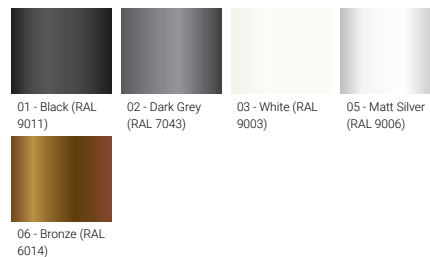

LEEDS 5 (LEE-30051)

Product description

Down (Optic) & Up (Optic 2nd) - Rectangular

Luminaire Structure

- Die-cast aluminium housing and frame
- Pre-treated before powder coating ensuring high corrosion resistance
- Single cable entry, through wiring upon request
- Stainless steel fasteners in grade 304 with zinc flake coating (ZFC)

Optic

Product colour

Special finishes upon request

LEEDS 5 (LEE-30051)

T3 / T3 T3 / T4 T4 / M T4 / W

T4 / EW T4 / T2 T4 / T3 T4 / T4

ME / M ME / W ME / EW ME / T2

ME / T3 ME / T4

Optic (2nd)	M, W, EW, T2, T3, T4
Optic (2nd) value	30°, 56°, 109°x102°, 137°x58°, 124°x86°, 108°x66°
CCT / CRI	3000K CRI80, 4000K CRI80
Bug	B1-U5-G0, B1-U5-G1, B2-U5-G0
ULR	47%, 48%, 49%, 50%, 51%, 52%, 53%
ULOR	47%, 48%, 49%, 50%, 51%, 52%, 53%
CIE flux code n°3	100, 97, 98, 99
Dimming type	On/Off
Product colours	Black, Dark Grey, White, Matt Silver, Bronze, Concrete - Urban, Softscape - Urban, Stone - Urban, Corten - Urban, Oak - Woodland, Walnut - Woodland, Pine - Woodland
Weight	2.0 kg