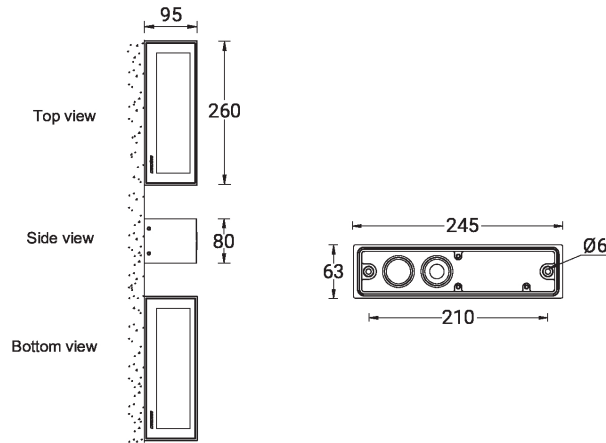

LEEDS 5 (LEE-30051)

Technical information

Material	Aluminium
Light source	12 & 12 LED
Power	39 W
Lumen	4090 - 4844 lm
Efficacy	104 - 123 lm/W
Driver option	Integral control gear
Driver	Constant current (CC)
Input voltage	220-240 V 50/60 Hz
Optic	M, W, EW, T2, T3, T4, ME
Optic value	30°, 56°, 109°x102°, 137°x58°, 124°x86°, 108°x66°, 140°x62°

Optic (2nd)	M, W, EW, T2, T3, T4
Optic (2nd) value	30°, 56°, 109°x102°, 137°x58°, 124°x86°, 108°x66°
CCT / CRI	3000K CRI80, 4000K CRI80
Bug	B1-U5-G0, B1-U5-G1, B2-U5-G0
ULR	47%, 48%, 49%, 50%, 51%, 52%, 53%
ULOR	47%, 48%, 49%, 50%, 51%, 52%, 53%
CIE flux code n°3	100, 97, 98, 99
Dimming type	On/Off
Product colours	Black, Dark Grey, White, Matt Silver, Bronze, Concrete - Urban, Softscape - Urban, Stone - Urban, Corten - Urban, Oak - Woodland, Walnut - Woodland, Pine - Woodland
Weight	2.0 kg

Operating temperature	-20 °C to 40 °C
Through wiring	Single cable entry, through wiring upon request
Lens / Reflector / Optic	Clear toughened glass, High-efficiency PMMA lens
MacAdam Ellipse	3 SDCM
Lifetime L90B10 (hours)	> 90,000
Lifetime L80B10 (hours)	> 90,000
Lifetime L80B50 (hours)	> 90,000
Variants (On/Off)	Compatible with EN/ IEC 60598-2-22: Suitable for emergency installations as central supply, non-maintained (Z0)

LEE-30051

Accessories