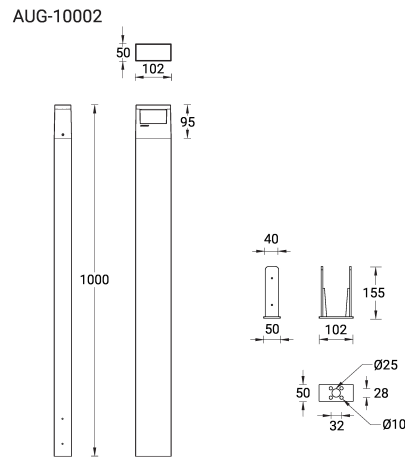

AUGUSTA 4 (AUG-10002) (Version 1)**Product description**

102x50 mm - 1000 mm

**Luminaire Structure**

- Die-cast aluminium housing and frame
- Extruded aluminium column
- Pre-treated before powder coating ensuring high corrosion resistance
- Single cable entry
- One IP68 connector supplied with 0.2 m of 3x1.0 sqmm outdoor cable
- Stainless steel fasteners in grade 304 with zinc flake coating (ZFC)
- Durable silicone rubber gasket
- Toughened glass
- Integral control gear

SW01 - Oak - Woodland SW02 - Walnut - Woodland SW03 - Pine - Woodland

AUGUSTA 4 (AUG-10002) (Version 1)

Technical information

Material	Aluminium
Light source	18 LED
Power	9 W
Lumen	370 - 396 lm
Efficacy	41 - 44 lm/W
Driver option	Integral control gear
Driver	Constant current (CC)
Input voltage	220-240 V 50/60 Hz
Optic	G

Optic value	70°x114°
CCT / CRI	3000K CRI80, 4000K CRI80
Bug	B0-U0-G0
ULR	0%
ULOR	0%
CIE flux code n°3	96
Dimming type	On/Off
Product colours	Black, Dark Grey, White, Matt Silver, Bronze, Concrete - Urban, Softscape - Urban, Stone - Urban, Corten - Urban, Oak - Woodland, Walnut - Woodland, Pine - Woodland
Weight	3.75 kg

Operating temperature	-20 °C to 40 °C
Cable	One IP68 connector supplied with 0.2 m of 3x1.0 sqmm outdoor cable
Through wiring	Single cable entry
Lens / Reflector / Optic	Toughened glass
MacAdam Ellipse	3 SDCM
Lifetime L90B10 (hours)	> 23,000
Lifetime L80B10 (hours)	> 45,000
Lifetime L80B50 (hours)	> 49,000
Variants (On/Off)	Compatible with EN/ IEC 60598-2-22: Suitable for emergency installations as central supply, non-maintained (Z0)