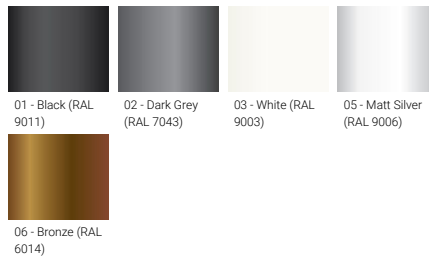

AUGUSTA 5 (AUG-10011)

Product description

200x80 mm - 500 mm

Luminaire Structure

- Die-cast aluminium housing and frame
- Extruded aluminium column
- Pre-treated before powder coating ensuring high corrosion resistance
- Single cable entry
- One IP68 connector supplied with 0.2 m of 3x1.0 sqmm outdoor cable
- Stainless steel fasteners in grade 304 with zinc flake coating (ZFC)
- Durable silicone rubber gasket
- Toughened glass
- Integral control gear

Optic

G

Product colour

Special finishes upon request

AUGUSTA 5 (AUG-10011)

Technical information

Material	Aluminium
Light source	40 LED
Power	14 W
Lumen	744 - 796 lm
Efficacy	53 - 57 lm/W
Driver option	Integral control gear
Driver	Constant current (CC)
Input voltage	220-240 V 50/60 Hz
Optic	G

Optic value	75°x105°
CCT / CRI	3000K CRI80, 4000K CRI80
Bug	B1-U0-G0
ULR	0%
ULOR	0%
CIE flux code n°3	97
Dimming type	On/Off, 1-10V, DALI
Product colours	Black, Dark Grey, White, Matt Silver, Bronze, Concrete - Urban, Softscape - Urban, Stone - Urban, Corten - Urban, Oak - Woodland, Walnut - Woodland, Pine - Woodland
Weight	4.40 kg