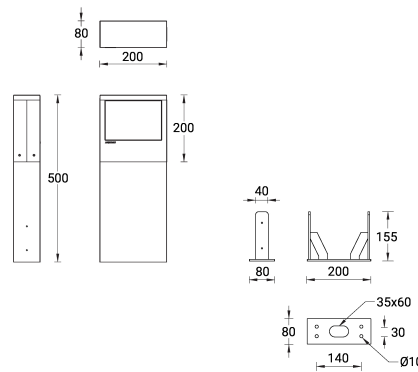

AUGUSTA 5 (AUG-10011)

Technical information

Material	Aluminium
Light source	40 LED
Power	14 W
Lumen	744 - 796 lm
Efficacy	53 - 57 lm/W
Driver option	Integral control gear
Driver	Constant current (CC)
Input voltage	220-240 V 50/60 Hz
Optic	G

Optic value	75°x105°
CCT / CRI	3000K CRI80, 4000K CRI80
Bug	B1-U0-G0
ULR	0%
ULOR	0%
CIE flux code n°3	97
Dimming type	On/Off, 1-10V, DALI
Product colours	Black, Dark Grey, White, Matt Silver, Bronze, Concrete - Urban, Softscape - Urban, Stone - Urban, Corten - Urban, Oak - Woodland, Walnut - Woodland, Pine - Woodland
Weight	4.40 kg

Operating temperature	-20 °C to 40 °C
Cable	One IP68 connector supplied with 0.2 m of 3x1.0 sqmm outdoor cable
Through wiring	Single cable entry
Lens / Reflector / Optic	Toughened glass
MacAdam Ellipse	3 SDCM
Lifetime L90B10 (hours)	> 23,000
Lifetime L80B10 (hours)	> 45,000
Lifetime L80B50 (hours)	> 49,000
Variants (On/Off, 1-10V, DALI)	Compatible with EN/ IEC 60598-2-22: Suitable for emergency installations as central supply, non-maintained (Z0)

AUG-10011