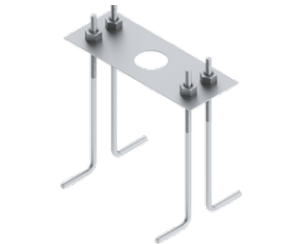

AUGUSTA 5 (AUG-10011)

Product description

200x80 mm - 500 mm

Luminaire Structure

- Die-cast aluminium housing and frame
- Extruded aluminium column
- Pre-treated before powder coating ensuring high corrosion resistance
- Single cable entry
- One IP68 connector supplied with 0.2 m of 3x1.0 sqmm outdoor cable
- Stainless steel fasteners in grade 304 with zinc flake coating (ZFC)
- Durable silicone rubber gasket
- Toughened glass
- Integral control gear

Optic

G

Product colour

Special finishes upon request

AUGUSTA 5 (AUG-10011)

Technical information

Material	Aluminium
Light source	40 LED
Power	14 W
Lumen	744 - 796 lm
Efficacy	53 - 57 lm/W
Driver option	Integral control gear
Driver	Constant current (CC)
Input voltage	220-240 V 50/60 Hz
Optic	G

Operating temperature	-20 °C to 40 °C
Cable	One IP68 connector supplied with 0.2 m of 3x1.0 sqmm outdoor cable
Through wiring	Single cable entry
Lens / Reflector / Optic	Toughened glass
MacAdam Ellipse	3 SDCM
Lifetime L90B10 (hours)	> 23,000
Lifetime L80B10 (hours)	> 45,000
Lifetime L80B50 (hours)	> 49,000
Variants (On/Off, 1-10V, DALI)	Compatible with EN/ IEC 60598-2-22: Suitable for emergency installations as central supply, non-maintained (Z0)

AUG-10011

Accessories

DALI Control System
Control-DALI

Anchor bolt
A11191