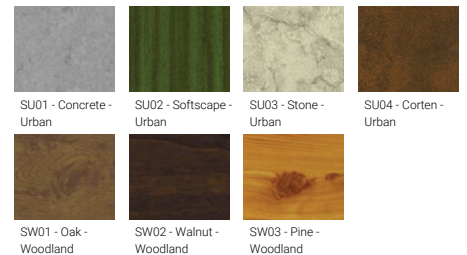

Optic

G

Product colour

Special finishes upon request

AUGUSTA 6 (AUG-10022)

Technical information

Material	Aluminium
Light source	60 LED
Power	19 W
Lumen	1242 - 1328 lm
Efficacy	65 - 70 lm/W
Driver option	Integral control gear
Driver	Constant current (CC)
Input voltage	220-240 V 50/60 Hz
Optic	G

Optic value	74°x102°
CCT / CRI	3000K CRI80, 4000K CRI80
Bug	B1-U0-G0, B1-U0-G1
ULR	0%
ULOR	0%
CIE flux code n°3	97
Dimming type	On/Off, DALI
Product colours	Black, Dark Grey, White, Matt Silver, Bronze, Concrete - Urban, Softscape - Urban, Stone - Urban, Corten - Urban, Oak - Woodland, Walnut - Woodland, Pine - Woodland
Weight	9.12 kg