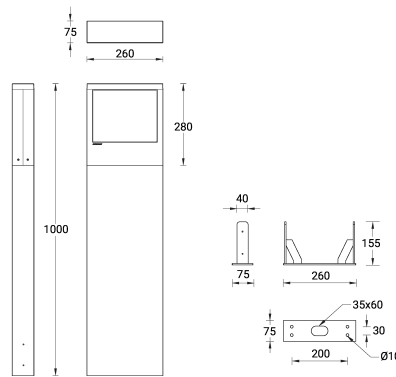

AUGUSTA 6 (AUG-10022)

Technical information

Material	Aluminium
Light source	60 LED
Power	19 W
Lumen	1242 - 1328 lm
Efficacy	65 - 70 lm/W
Driver option	Integral control gear
Driver	Constant current (CC)
Input voltage	220-240 V 50/60 Hz
Optic	G

Optic value	74°x102°
CCT / CRI	3000K CRI80, 4000K CRI80
Bug	B1-U0-G0, B1-U0-G1
ULR	0%
ULOR	0%
CIE flux code n°3	97
Dimming type	On/Off, DALI
Product colours	Black, Dark Grey, White, Matt Silver, Bronze, Concrete - Urban, Softscape - Urban, Stone - Urban, Corten - Urban, Oak - Woodland, Walnut - Woodland, Pine - Woodland
Weight	9.12 kg

Operating temperature	-20 °C to 40 °C
Cable	One IP68 connector supplied with 0.2 m of 3x1.0 sqmm outdoor cable
Through wiring	Single cable entry
Lens / Reflector / Optic	Toughened glass
MacAdam Ellipse	3 SDCM
Lifetime L90B10 (hours)	> 23,000
Lifetime L80B10 (hours)	> 45,000
Lifetime L80B50 (hours)	> 49,000
Variants (On/Off, DALI)	Compatible with EN/ IEC 60598-2-22: Suitable for emergency installations as central supply, non-maintained (Z0)

AUG-10022