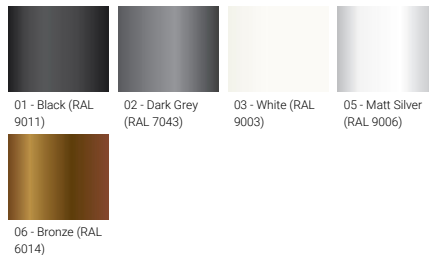

AUGUSTA 6 (AUG-10022)

Product description

260x75 mm - 1000 mm

Luminaire Structure

- Die-cast aluminium housing and frame
- Extruded aluminium column
- Pre-treated before powder coating ensuring high corrosion resistance
- Single cable entry
- One IP68 connector supplied with 0.2 m of 3x1.0 sqmm outdoor cable
- Stainless steel fasteners in grade 304 with zinc flake coating (ZFC)
- Durable silicone rubber gasket
- Toughened glass
- Integral control gear

Optic

G

Product colour

Special finishes upon request

AUGUSTA 6 (AUG-10022)

Technical information

Material	Aluminium
Light source	60 LED
Power	19 W
Lumen	1242 - 1328 lm
Efficacy	65 - 70 lm/W
Driver option	Integral control gear
Driver	Constant current (CC)
Input voltage	220-240 V 50/60 Hz
Optic	G

Optic value	74°x102°
CCT / CRI	3000K CRI80, 4000K CRI80
Bug	B1-U0-G0, B1-U0-G1
ULR	0%
ULOR	0%
CIE flux code n°3	97
Dimming type	On/Off, DALI
Product colours	Black, Dark Grey, White, Matt Silver, Bronze, Concrete - Urban, Softscape - Urban, Stone - Urban, Corten - Urban, Oak - Woodland, Walnut - Woodland, Pine - Woodland
Weight	9.12 kg