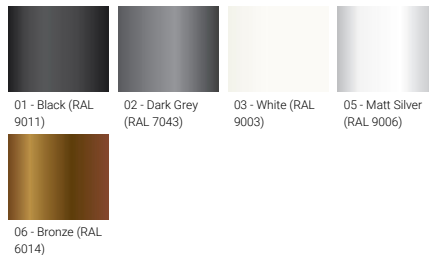

AUGUSTA 6 (AUG-10021)

Product description

260x75 mm - 500 mm

Luminaire Structure

- Die-cast aluminium housing and frame
- Extruded aluminium column
- Pre-treated before powder coating ensuring high corrosion resistance
- Single cable entry
- One IP68 connector supplied with 0.2 m of 3x1.0 sqmm outdoor cable
- Stainless steel fasteners in grade 304 with zinc flake coating (ZFC)
- Durable silicone rubber gasket
- Toughened glass
- Integral control gear

Optic

G

Product colour

Special finishes upon request

AUGUSTA 6 (AUG-10021)

Technical information

Material	Aluminium
Light source	60 LED
Power	19 W
Lumen	1242 - 1328 lm
Efficacy	65 - 70 lm/W
Driver option	Integral control gear
Driver	Constant current (CC)
Input voltage	220-240 V 50/60 Hz
Optic	G

Optic value	74°x102°
CCT / CRI	3000K CRI80, 4000K CRI80
Bug	B1-U0-G0, B1-U0-G1
ULR	0%
ULOR	0%
CIE flux code n°3	97
Dimming type	On/Off, DALI
Product colours	Black, Dark Grey, White, Matt Silver, Bronze, Concrete - Urban, Softscape - Urban, Stone - Urban, Corten - Urban, Oak - Woodland, Walnut - Woodland, Pine - Woodland
Weight	5.59 kg