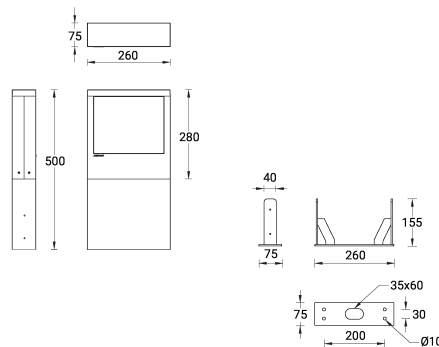

AUGUSTA 6 (AUG-10021)

Technical information

Material	Aluminium
Light source	60 LED
Power	19 W
Lumen	1242 - 1328 lm
Efficacy	65 - 70 lm/W
Driver option	Integral control gear
Driver	Constant current (CC)
Input voltage	220-240 V 50/60 Hz
Optic	G

Optic value	74°x102°
CCT / CRI	3000K CRI80, 4000K CRI80
Bug	B1-U0-G0, B1-U0-G1
ULR	0%
ULOR	0%
CIE flux code n°3	97
Dimming type	On/Off, DALI
Product colours	Black, Dark Grey, White, Matt Silver, Bronze, Concrete - Urban, Softscape - Urban, Stone - Urban, Corten - Urban, Oak - Woodland, Walnut - Woodland, Pine - Woodland
Weight	5.59 kg

Operating temperature	-20 °C to 40 °C
Cable	One IP68 connector supplied with 0.2 m of 3x1.0 sqmm outdoor cable
Through wiring	Single cable entry
Lens / Reflector / Optic	Toughened glass
MacAdam Ellipse	3 SDCM
Lifetime L90B10 (hours)	> 23,000
Lifetime L80B10 (hours)	> 45,000
Lifetime L80B50 (hours)	> 49,000
Variants (On/Off, DALI)	Compatible with EN/ IEC 60598-2-22: Suitable for emergency installations as central supply, non-maintained (Z0)

AUG-10021