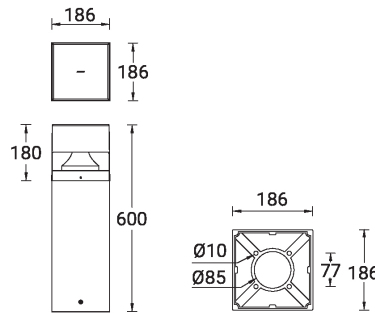

LIGHTSOFT 2 (LH-10675)

Technical information

Material	Aluminium	Optic value	360°	Operating temperature	-20 °C to 40 °C	
Light source	12 LED	CCT / CRI	3000K CRI80, 4000K CRI80	Cable	One IP68 connector supplied with 0.2 m of 3x1.0 sqmm outdoor cable	
Power	27 W	Bug	B1-U3-G1	Through wiring	Single cable entry	
Lumen	1020 - 1050 lm	ULR	10%	Lens / Reflector / Optic	Clear UV-stabilised polycarbonate diffuser, Anodised, high-purity aluminium reflector	
Efficacy	38 - 39 lm/W	ULOR	10%	MacAdam Ellipse	3 SDCM	
Driver option	Integral control gear	CIE flux code n°3	72	Lifetime L90B10 (hours)	> 120,000	
Driver	Constant current (CC)	Dimming type	On/Off, 1-10V, DALI	Lifetime L80B10 (hours)	> 120,000	
Input voltage	220-240 V 50/60 Hz	Product colours	Black, Dark Grey, White, Matt Silver, Bronze, Concrete - Urban, Softscape - Urban, Stone - Urban, Corten - Urban, Oak - Woodland, Walnut - Woodland, Pine - Woodland	Lifetime L80B50 (hours)	> 120,000	
Optic	G		Weight	7.3 kg	Variants (1-10V)	Compatible with EN/ IEC 60598-2-22: Suitable for emergency installations as central supply, non-maintained (Z0)

LH-10675