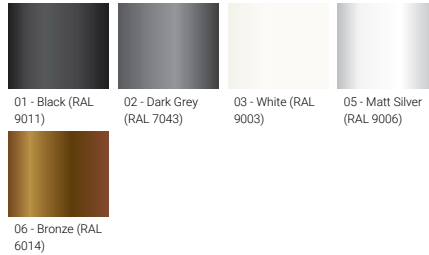

- Anodised, high-purity aluminium reflector
- Integral control gear

**Optic**

G

**Product colour**

**Special finishes upon request**

**LIGHTSOFT 2 (LH-10675)**

**Technical information**

<b>Material</b>	Aluminium	<b>Optic value</b>	360°	<b>Operating temperature</b>	-20 °C to 40 °C
<b>Light source</b>	12 LED	<b>CCT / CRI</b>	3000K CRI80, 4000K CRI80	<b>Cable</b>	One IP68 connector supplied with 0.2 m of 3x1.0 sqmm outdoor cable
<b>Power</b>	27 W	<b>Bug</b>	B1-U3-G1	<b>Through wiring</b>	Single cable entry
<b>Lumen</b>	1020 - 1050 lm	<b>ULR</b>	10%	<b>Lens / Reflector / Optic</b>	Clear UV-stabilised polycarbonate diffuser, Anodised, high-purity aluminium reflector
<b>Efficacy</b>	38 - 39 lm/W	<b>ULOR</b>	10%	<b>MacAdam Ellipse</b>	3 SDCM
<b>Driver option</b>	Integral control gear	<b>CIE flux code n°3</b>	72	<b>Lifetime L90B10 (hours)</b>	> 120,000
<b>Driver</b>	Constant current (CC)	<b>Dimming type</b>	On/Off, 1-10V, DALI	<b>Lifetime L80B10 (hours)</b>	> 120,000
<b>Input voltage</b>	220-240 V 50/60 Hz	<b>Product colours</b>	Black, Dark Grey, White, Matt Silver, Bronze, Concrete - Urban, Softscape - Urban, Stone - Urban, Corten - Urban, Oak - Woodland, Walnut - Woodland, Pine - Woodland	<b>Lifetime L80B50 (hours)</b>	> 120,000
<b>Optic</b>	G		<b>Weight</b>	7.3 kg	<b>Variants (1-10V)</b>