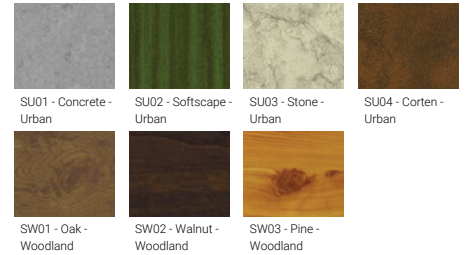

- Anodised, high-purity aluminium reflector
- Integral control gear

**Optic**

G

**Product colour**

**Special finishes upon request**

**LIGHTSOFT 2 (LH-10675)**

**Technical information**

<b>Material</b>	Aluminium	<b>Optic value</b>	360°	<b>Operating temperature</b>	-20 °C to 40 °C
<b>Light source</b>	12 LED	<b>CCT / CRI</b>	3000K CRI80, 4000K CRI80	<b>Cable</b>	One IP68 connector supplied with 0.2 m of 3x1.0 sqmm outdoor cable
<b>Power</b>	27 W	<b>Bug</b>	B1-U3-G1	<b>Through wiring</b>	Single cable entry
<b>Lumen</b>	1020 - 1050 lm	<b>ULR</b>	10%	<b>Lens / Reflector / Optic</b>	Clear UV-stabilised polycarbonate diffuser, Anodised, high-purity aluminium reflector
<b>Efficacy</b>	38 - 39 lm/W	<b>ULOR</b>	10%	<b>MacAdam Ellipse</b>	3 SDCM
<b>Driver option</b>	Integral control gear	<b>CIE flux code n°3</b>	72	<b>Lifetime L90B10 (hours)</b>	> 120,000
<b>Driver</b>	Constant current (CC)	<b>Dimming type</b>	On/Off, 1-10V, DALI	<b>Lifetime L80B10 (hours)</b>	> 120,000
<b>Input voltage</b>	220-240 V 50/60 Hz	<b>Product colours</b>	Black, Dark Grey, White, Matt Silver, Bronze, Concrete - Urban, Softscape - Urban, Stone - Urban, Corten - Urban, Oak - Woodland, Walnut - Woodland, Pine - Woodland	<b>Lifetime L80B50 (hours)</b>	> 120,000
<b>Optic</b>	G		<b>Weight</b>	7.3 kg	<b>Variants (1-10V)</b>