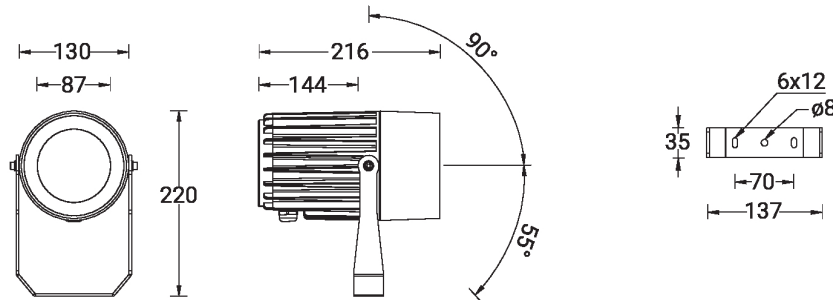

ODESSA 2 (OD-50011) (Version 2)

Technical information

Material	Aluminium
Light source	1 COB
Power	35 W
Lumen	2962 - 3545 lm
Efficacy	85 - 101 lm/W
Driver option	Integral control gear
Driver	Constant current (CC)
Input voltage	220-240 V 50/60 Hz
Optic	N, M, W, VW

Optic value	15°, 24°, 47°, 66°
CCT / CRI	3000K CRI80, 4000K CRI80
Bug	B2-U0-G0, B3-U0-G0
ULR	0%
ULOR	0%
CIE flux code n°3	100, 99
Dimming type	On/Off, DALI
Product colours	Black, Dark Grey, White, Matt Silver, Bronze, Concrete - Urban, Softscape - Urban, Stone - Urban, Corten - Urban, Oak - Woodland, Walnut - Woodland, Pine - Woodland
Weight	2.3 kg

Operating temperature	-20 °C to 35 °C
EPA (m2)	0.048
Cable	One IP68 connector supplied with 0.2 m of 3x1.0 sqmm outdoor cable
Through wiring	Single cable entry
Lens / Reflector / Optic	High-efficiency optical reflector, Clear toughened glass
MacAdam Ellipse	3 SDCM
Lifetime L90B10 (hours)	> 55,000
Variants (DALI)	Compatible with EN/ IEC 60598-2-22: Suitable for emergency installations as central supply, non-maintained (Z0)

OD-50011

Accessories