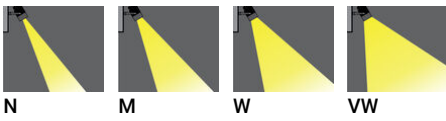

ODESSA 2 (OD-50011) (Version 2)

Product description

Medium

Luminaire Structure

- Die-cast aluminium housing
- Pre-treated before powder coating ensuring high corrosion resistance
- Single cable entry
- One IP68 connector supplied with 0.2 m of 3x1.0 sqmm outdoor cable

- Stainless steel fasteners in grade 304 with zinc flake coating (ZFC)
- Durable silicone rubber gasket
- High-efficiency optical reflector
- Clear toughened glass

- Integral control gear
- Arm mounting installation

Optic

Product colour

Special finishes upon request