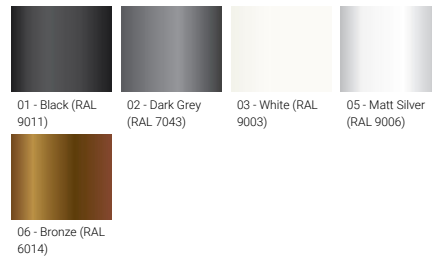

Product colour