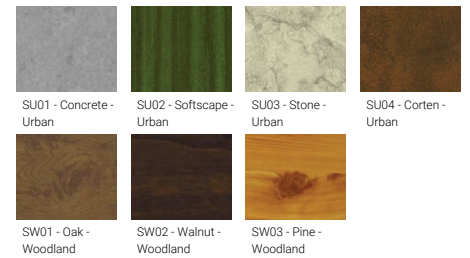

- Stainless steel fasteners in grade 304 with zinc flake coating (ZFC)
- Durable silicone rubber gasket
- High-efficiency optical reflector
- Clear toughened glass

- Integral control gear
- Arm mounting installation

Optic

Product colour

Special finishes upon request

ODESSA 2 (OD-50011) (Version 2)

Technical information

Material	Aluminium
Light source	1 COB
Power	35 W
Lumen	2962 - 3545 lm
Efficacy	85 - 101 lm/W
Driver option	Integral control gear
Driver	Constant current (CC)
Input voltage	220-240 V 50/60 Hz
Optic	N, M, W, VW

Optic value	15°, 24°, 47°, 66°
CCT / CRI	3000K CRI80, 4000K CRI80
Bug	B2-U0-G0, B3-U0-G0
ULR	0%
ULOR	0%
CIE flux code n°3	100, 99
Dimming type	On/Off, DALI
Product colours	Black, Dark Grey, White, Matt Silver, Bronze, Concrete - Urban, Softscape - Urban, Stone - Urban, Corten - Urban, Oak - Woodland, Walnut - Woodland, Pine - Woodland
Weight	2.3 kg