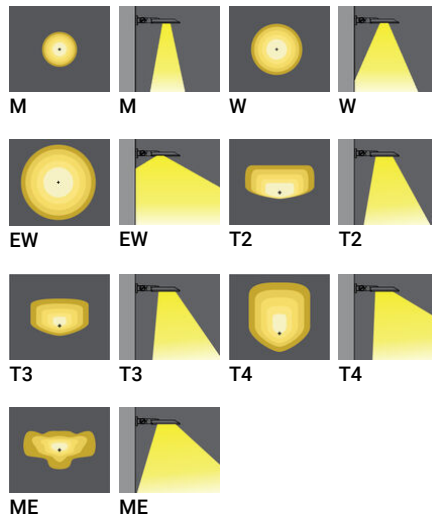

STEAMER

Surface wall-mounted contemporary area lighting family. Modern and powerful high-end, optimum-quality area lighting projectors.

Luminaire Structure

- Die-cast aluminium housing and frame
- Pre-treated before powder coating ensuring high corrosion resistance
- Two cable entries for through wiring
- Stainless steel fasteners in grade 304 with zinc flake coating (ZFC)
- Durable silicone rubber gasket
- High-efficiency PMMA lens
- Clear toughened glass
- Integral control gear

Feature

Optic

Product colour

Special finishes upon request

STEAMER

Technical information

	Model number	Light source	Power	Lumen	Optic	CCT / CRI	Dimming type	Weight	
Rectangular - Large									
STEAMER 2	SE-90012-SU	4 x 24 LED	209 W	24479 - 28297 lm	M [30°, W [57°, EW [105°x115°, T2 [136°x51°, T3 [119°x86°, T4 [102°x74°, ME [137°x58°	3000K CRI80, 4000K CRI80	On/Off, 1-10V, DALI	10.1 kg	
Rectangular - Medium									
STEAMER 1	SE-90002-SU	2 x 24 LED	105 W	12434 - 14374 lm	M [30°, W [57°, EW [105°x115°, T2 [136°x51°, T3 [119°x86°, T4 [102°x74°, ME [137°x58°	3000K CRI80, 4000K CRI80	On/Off, 1-10V, DALI	10.1 kg	
Round - Large									
STEAMER 12	SE-90032-SU	4 x 24 LED	209 W	24479 - 28297 lm	M [30°, W [57°, EW [105°x115°, T2 [136°x51°, T3 [119°x86°, T4 [102°x74°, ME [137°x58°	3000K CRI80, 4000K CRI80	On/Off, 1-10V, DALI	16.1 kg	
Round - Medium									
STEAMER 11	SE-90022-SU	2 x 24 LED	105 W	12434 - 14374 lm	M [30°, W [57°, EW [105°x115°, T2 [136°x51°, T3 [119°x86°, T4 [102°x74°, ME [137°x58°	3000K CRI80, 4000K CRI80	On/Off, 1-10V, DALI	11.2 kg	