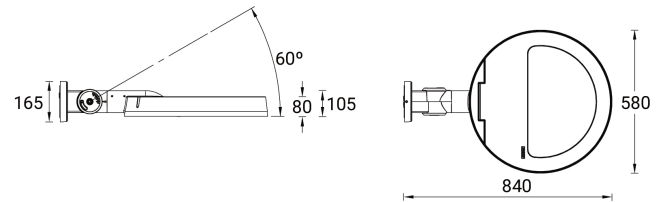

SE-90032-SU