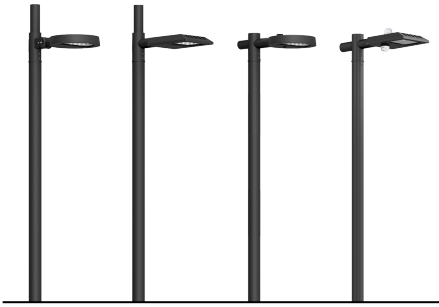

STEAMER

Surface wall-mounted contemporary area lighting family. Modern and powerful high-end, optimum-quality area lighting projectors.

Luminaire Structure

- Die-cast aluminium housing and frame
- Pre-treated before powder coating ensuring high corrosion resistance
- Two cable entries for through wiring
- Stainless steel fasteners in grade 304 with zinc flake coating (ZFC)
- Durable silicone rubber gasket
- High-efficiency PMMA lens
- Clear toughened glass
- Integral control gear

Feature

Optic

Product colour

Special finishes upon request

STEAMER

Technical information

	Model number	Light source	Power	Lumen	Optic	CCT / CRI	Dimming type	Weight	
Rectangular - Large									
STEAMER 2	SE-90012-SU	4 x 24 LED	209 W	24479 - 28297 lm	M [30°, W [57°, EW [105°x115°, T2 [136°x51°, T3 [119°x86°, T4 [102°x74°, ME [137°x58°	3000K CRI80, 4000K CRI80	On/Off, 1-10V, DALI	10.1 kg	
Rectangular - Medium									
STEAMER 1	SE-90002-SU	2 x 24 LED	105 W	12434 - 14374 lm	M [30°, W [57°, EW [105°x115°, T2 [136°x51°, T3 [119°x86°, T4 [102°x74°, ME [137°x58°	3000K CRI80, 4000K CRI80	On/Off, 1-10V, DALI	10.1 kg	
Round - Large									
STEAMER 12	SE-90032-SU	4 x 24 LED	209 W	24479 - 28297 lm	M [30°, W [57°, EW [105°x115°, T2 [136°x51°, T3 [119°x86°, T4 [102°x74°, ME [137°x58°	3000K CRI80, 4000K CRI80	On/Off, 1-10V, DALI	16.1 kg	
Round - Medium									
STEAMER 11	SE-90022-SU	2 x 24 LED	105 W	12434 - 14374 lm	M [30°, W [57°, EW [105°x115°, T2 [136°x51°, T3 [119°x86°, T4 [102°x74°, ME [137°x58°	3000K CRI80, 4000K CRI80	On/Off, 1-10V, DALI	11.2 kg	

Accessories

DALI Control System
Control-DALI

SE-90002-SU	•
SE-90012-SU	•
SE-90022-SU	•
SE-90032-SU	•

STEAMER

SE-90002-SU

SE-90012-SU

SE-90022-SU

SE-90032-SU

STEAMER

STEAMER

Street & area lighting luminaires

Column-mounted contemporary area lighting family. Modern and powerful high-end column range using optimum-quality area floodlights.

<https://www.ligman.com/steamer-street-area-lighting-luminaires-st-st3/>