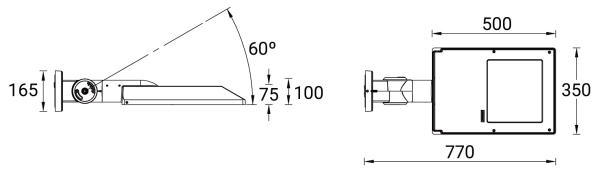

STEAMER

SE-90002-SU