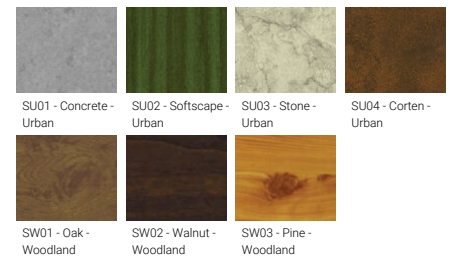

Feature

Optic

Product colour

Special finishes upon request

STEAMER

Technical information

	Model number	Light source	Power	Lumen	Optic	CCT / CRI	Dimming type	Weight	
Rectangular - Large									
STEAMER 2	SE-90012-SU	4 x 24 LED	209 W	24479 - 28297 lm	M [30°, W [57°, EW [105°x115°, T2 [136°x51°, T3 [119°x86°, T4 [102°x74°, ME [137°x58°	3000K CRI80, 4000K CRI80	On/Off, 1-10V, DALI	10.1 kg	
Rectangular - Medium									
STEAMER 1	SE-90002-SU	2 x 24 LED	105 W	12434 - 14374 lm	M [30°, W [57°, EW [105°x115°, T2 [136°x51°, T3 [119°x86°, T4 [102°x74°, ME [137°x58°	3000K CRI80, 4000K CRI80	On/Off, 1-10V, DALI	10.1 kg	
Round - Large									
STEAMER 12	SE-90032-SU	4 x 24 LED	209 W	24479 - 28297 lm	M [30°, W [57°, EW [105°x115°, T2 [136°x51°, T3 [119°x86°, T4 [102°x74°, ME [137°x58°	3000K CRI80, 4000K CRI80	On/Off, 1-10V, DALI	16.1 kg	
Round - Medium									
STEAMER 11	SE-90022-SU	2 x 24 LED	105 W	12434 - 14374 lm	M [30°, W [57°, EW [105°x115°, T2 [136°x51°, T3 [119°x86°, T4 [102°x74°, ME [137°x58°	3000K CRI80, 4000K CRI80	On/Off, 1-10V, DALI	11.2 kg	