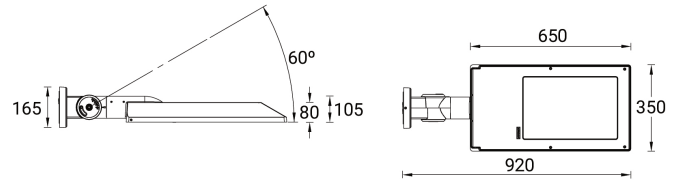

SE-90012-SU