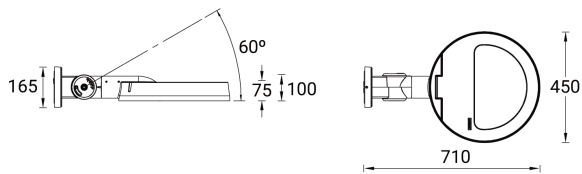

SE-90022-SU