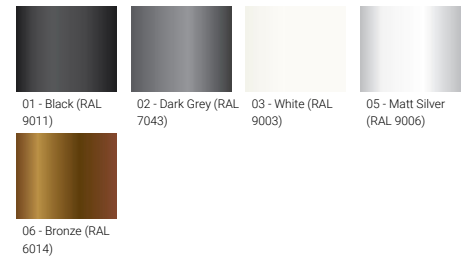

STEAMER

Surface wall-mounted contemporary area lighting family. Modern and powerful high-end, optimum-quality area lighting projectors.

Luminaire Structure

- Die-cast aluminium housing and frame
- Pre-treated before powder coating ensuring high corrosion resistance
- Two cable entries for through wiring
- Stainless steel fasteners in grade 304 with zinc flake coating (ZFC)
- Durable silicone rubber gasket
- High-efficiency PMMA lens
- Clear toughened glass
- Integral control gear

Feature

Optic

Product colour

Special finishes upon request

STEAMER

Technical information

	Model number	Light source	Power	Lumen	Optic	CCT / CRI	Dimming type	Weight	
Rectangular - Large									
STEAMER 2	SE-90012-SU	4 x 24 LED	209 W	24479 - 28297 lm	M [30°, W [57°, EW [105°x115°, T2 [136°x51°, T3 [119°x86°, T4 [102°x74°, ME [137°x58°	3000K CRI80, 4000K CRI80	On/Off, 1-10V, DALI	10.1 kg	
Rectangular - Medium									
STEAMER 1	SE-90002-SU	2 x 24 LED	105 W	12434 - 14374 lm	M [30°, W [57°, EW [105°x115°, T2 [136°x51°, T3 [119°x86°, T4 [102°x74°, ME [137°x58°	3000K CRI80, 4000K CRI80	On/Off, 1-10V, DALI	10.1 kg	
Round - Large									
STEAMER 12	SE-90032-SU	4 x 24 LED	209 W	24479 - 28297 lm	M [30°, W [57°, EW [105°x115°, T2 [136°x51°, T3 [119°x86°, T4 [102°x74°, ME [137°x58°	3000K CRI80, 4000K CRI80	On/Off, 1-10V, DALI	16.1 kg	
Round - Medium									
STEAMER 11	SE-90022-SU	2 x 24 LED	105 W	12434 - 14374 lm	M [30°, W [57°, EW [105°x115°, T2 [136°x51°, T3 [119°x86°, T4 [102°x74°, ME [137°x58°	3000K CRI80, 4000K CRI80	On/Off, 1-10V, DALI	11.2 kg	