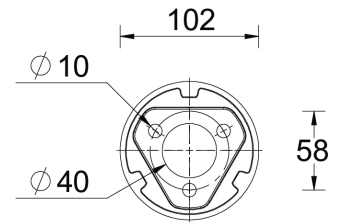

## Technical information

	Model number	Light source	Power	Lumen	Optic	CCT / CRI	Dimming type	Weight	
<b>Ø102 - 1000 mm - 1000 mA</b>									
MACARON 5	<b>MC-10013</b>	28 LED	46 W	3848 - 5021 lm	W [76°x97°], VW [109°x125°], T2 [140°x52°], T3 [123°x37°]	3000K CRI80, 4000K CRI80	On/Off	5.3 kg	
<b>Ø102 - 1000 mm - 500 mA</b>									
MACARON 5	<b>MC-10011</b>	28 LED	22 W	2396 - 2854 lm	W [77°x99°], VW [120°x140°], T2 [122°x59°], T3 [123°x59°]	3000K CRI80, 4000K CRI80	On/Off, DALI	5.3 kg	
<b>Ø102 - 1000 mm - 700 mA</b>									
MACARON 5	<b>MC-10012</b>	28 LED	31 W	3264 - 3904 lm	W [77°x99°], VW [120°x140°], T2 [122°x59°], T3 [123°x59°]	3000K CRI80, 4000K CRI80	On/Off, DALI	5.3 kg	
<b>Ø102 - 600 mm - 1000 mA</b>									
MACARON 4	<b>MC-10003</b>	28 LED	46 W	3848 - 5021 lm	W [76°x97°], VW [109°x125°], T2 [140°x52°], T3 [123°x37°]	3000K CRI80, 4000K CRI80	On/Off	4.1 kg	
<b>Ø102 - 600 mm - 500 mA</b>									
MACARON 4	<b>MC-10001</b>	28 LED	22 W	2050 - 2673 lm	W [77°x99°], VW [120°x140°], T2 [122°x59°], T3 [123°x59°]	3000K CRI80, 4000K CRI80	On/Off, DALI	4.1 kg	
<b>Ø102 - 600 mm - 700 mA</b>									
MACARON 4	<b>MC-10002</b>	28 LED	31 W	3264 - 3904 lm	W [77°x99°], VW [120°x140°], T2 [122°x59°], T3 [123°x59°]	3000K CRI80, 4000K CRI80	On/Off, DALI	4.1 kg	

## Accessories

	 Anchor bolt <b>A10791</b>	 DALI Control System <b>Control-DALI</b>
MC-10001	•	•
MC-10002	•	•
MC-10003	•	
MC-10011	•	•
MC-10012	•	•
MC-10013	•	

**MACARON**

MC-10001  
MC-10002  
MC-10003

MC-10011  
MC-10012  
MC-10013