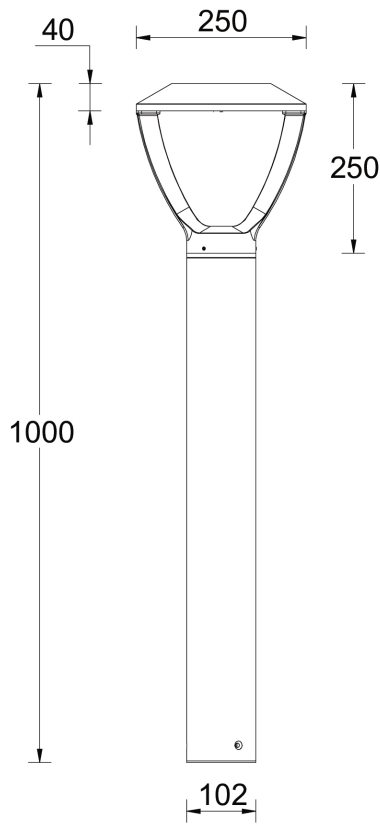

MC-10011
MC-10012
MC-10013