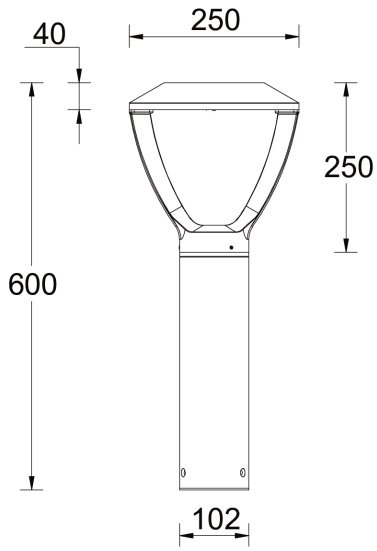

MACARON

MC-10001
MC-10002
MC-10003