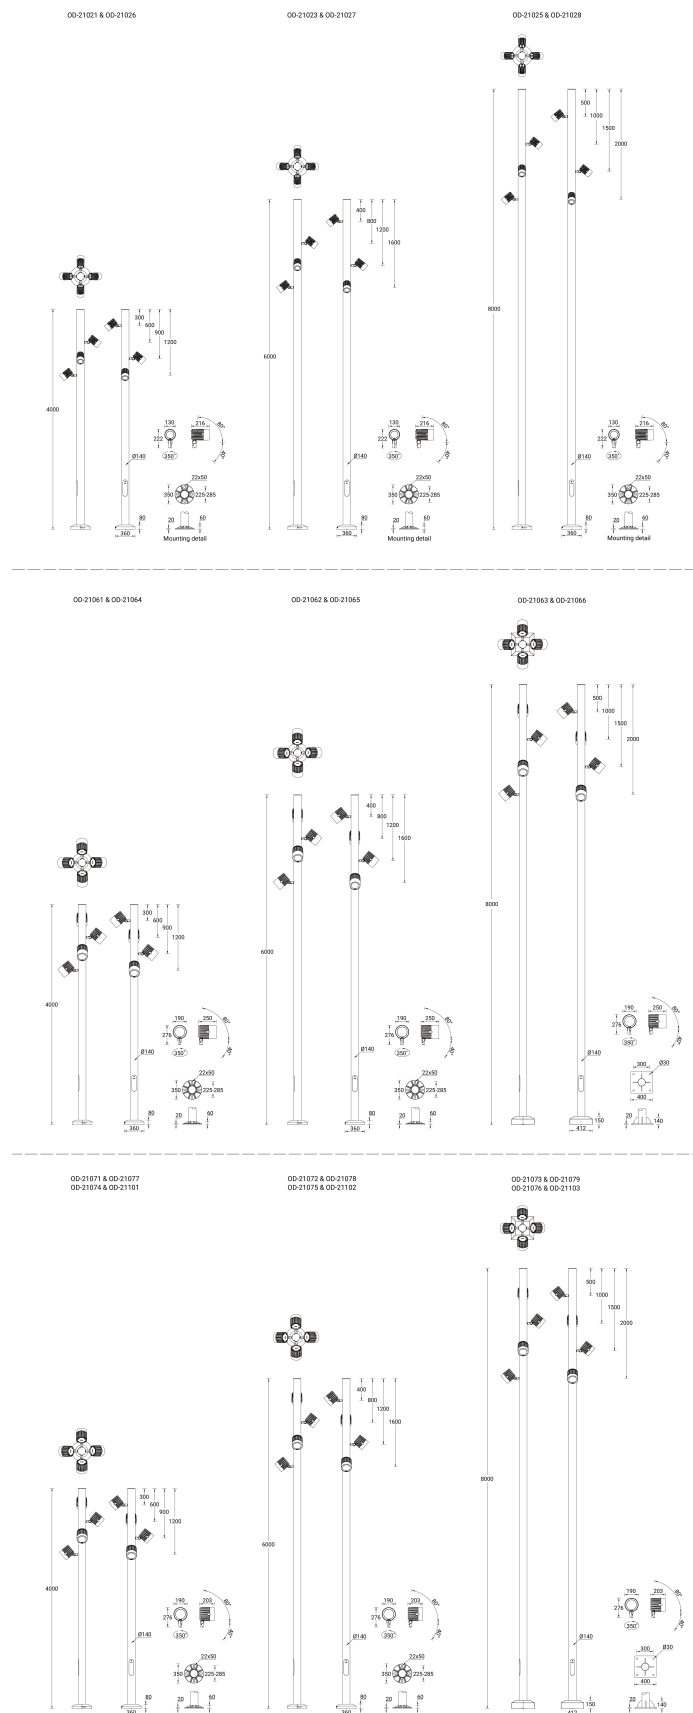

ODESSA

We reserve the right to make technical and design changes.

01:24, 23-07-2024

<https://www.ligman.com/odessa-column-projectors-odessa-pr3/>

THAILAND
LIGMAN Lighting Co.,Ltd.
17/2 Moo 4, Monthong, Bang Nam Prio,
24150 Chachoengsao - Thailand
info@ligman.com