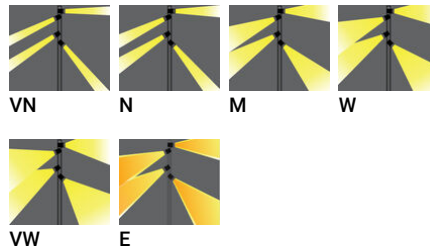

ODESSA

Adjustable column stylish projector spiral-cluster solution. Flexible project solutions in attractive spiral cluster arrangements utilizing the naturally beautiful and unique contemporary ODESSA projector range.

Luminaire Structure

- Die-cast aluminium housing
- Pre-treated before powder coating ensuring high corrosion resistance

- Single cable entry, through wiring upon request
- Stainless steel fasteners in grade 304 with zinc flake coating (ZFC)
- Durable silicone rubber gasket
- High-efficiency optical reflector

- Clear toughened glass
- Integral control gear
- Maximum wind load resistance is 160 km/h

Feature

Optic

Product colour

Special finishes upon request