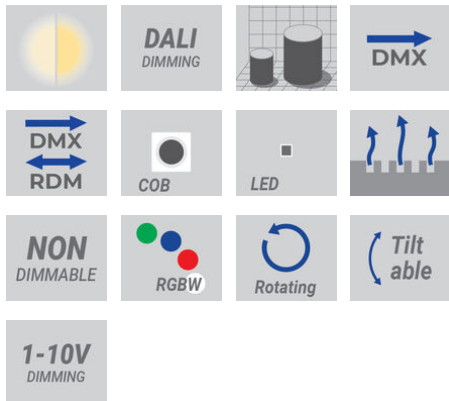

ODESSA

Adjustable column stylish projector spiral-cluster solution. Flexible project solutions in attractive spiral cluster arrangements utilizing the naturally beautiful and unique contemporary ODESSA projector range.

Luminaire Structure

- Die-cast aluminium housing
- Pre-treated before powder coating ensuring high corrosion resistance

- Single cable entry, through wiring upon request
- Stainless steel fasteners in grade 304 with zinc flake coating (ZFC)
- Durable silicone rubber gasket
- High-efficiency optical reflector

- Clear toughened glass
- Integral control gear
- Maximum wind load resistance is 160 km/h

Feature

Optic

Product colour

Special finishes upon request