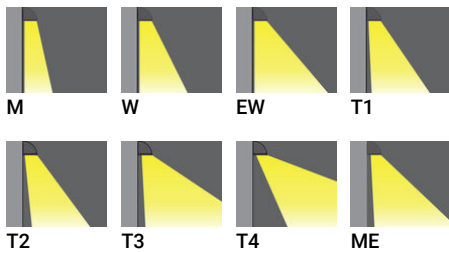

**QUARTER 1 (QU-31344)**

**Product description**

Small

**Luminaire Structure**

- Die-cast aluminium housing and frame
- Pre-treated before powder coating ensuring high corrosion resistance
- Two cable entries for through wiring
- Stainless steel fasteners in grade 304 with zinc flake coating (ZFC)
- Durable silicone rubber gasket
- Clear toughened glass
- Integral control gear

**Optic**

**Product colour**

**Special finishes upon request**

**QUARTER 1 (QU-31344)**

**Technical information**

|                      |                              |
|----------------------|------------------------------|
| <b>Material</b>      | Aluminium                    |
| <b>Light source</b>  | 24 LED                       |
| <b>Power</b>         | 37 W                         |
| <b>Lumen</b>         | 4454 - 5121 lm               |
| <b>Efficacy</b>      | 120 - 138 lm/W               |
| <b>Driver option</b> | Integral control gear        |
| <b>Driver</b>        | Constant current (CC)        |
| <b>Input voltage</b> | 220-240 V 50/60 Hz           |
| <b>Optic</b>         | M, W, EW, T1, T2, T3, T4, ME |

|                          |  |
|--------------------------|--|
| <b>Optic value</b>       | 30°, 56°, 112°, 145°x75°, 137°x58°, 123°x92°, 105°x69°, 140°x63°   |
| <b>CCT / CRI</b>         | 3000K CRI80, 4000K CRI80   |
| <b>Bug</b>               | B1-U0-G1, B2-U0-G0, B2-U0-G2, B3-U0-G0, B3-U0-G1   |
| <b>ULR</b>               | 0%   |
| <b>ULOR</b>              | 0%   |
| <b>CIE flux code n°3</b> | 96, 97, 98, 99   |
| <b>Dimming type</b>      | On/Off, 1-10V, DALI  |
| <b>Product colours</b>   | Black, Dark Grey, White, Matt Silver, Bronze, Concrete - Urban, Softscape - Urban, Stone - Urban, Corten - Urban, Oak - Woodland, Walnut - Woodland, Pine - Woodland |
| <b>Weight</b>            | 6.0 kg   |