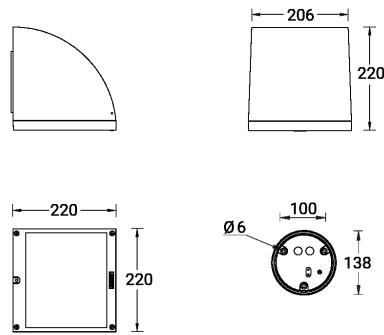

QUARTER 1 (QU-31344)

Technical information

Material	Aluminium
Light source	24 LED
Power	37 W
Lumen	4454 - 5121 lm
Efficacy	120 - 138 lm/W
Driver option	Integral control gear
Driver	Constant current (CC)
Input voltage	220-240 V 50/60 Hz
Optic	M, W, EW, T1, T2, T3, T4, ME

Optic value	30°, 56°, 112°, 145°x75°, 137°x58°, 123°x92°, 105°x69°, 140°x63°
CCT / CRI	3000K CRI80, 4000K CRI80
Bug	B1-U0-G1, B2-U0-G0, B2-U0-G2, B3-U0-G0, B3-U0-G1
ULR	0%
ULOR	0%
CIE flux code n°3	96, 97, 98, 99
Dimming type	On/Off, 1-10V, DALI
Product colours	Black, Dark Grey, White, Matt Silver, Bronze, Concrete - Urban, Softscape - Urban, Stone - Urban, Corten - Urban, Oak - Woodland, Walnut - Woodland, Pine - Woodland
Weight	6.0 kg

Operating temperature	-20 °C to 40 °C
Through wiring	Two cable entries for through wiring
Lens / Reflector / Optic	Clear toughened glass
MacAdam Ellipse	3 SDCM
Lifetime L90B10 (hours)	> 90,000
Lifetime L80B10 (hours)	> 90,000
Lifetime L80B50 (hours)	> 90,000
Variants (1-10V, DALI)	Compatible with EN/ IEC 60598-2-22: Suitable for emergency installations as central supply, non-maintained (Z0)

QU-31344