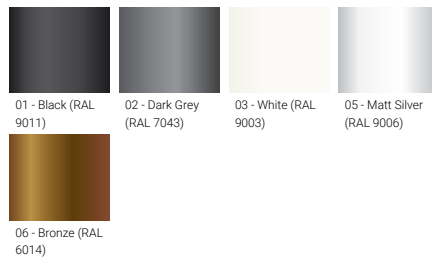

**QUARTER 1 (QU-31344)**

**Product description**

Small

**Luminaire Structure**

- Die-cast aluminium housing and frame
- Pre-treated before powder coating ensuring high corrosion resistance
- Two cable entries for through wiring
- Stainless steel fasteners in grade 304 with zinc flake coating (ZFC)
- Durable silicone rubber gasket
- Clear toughened glass
- Integral control gear

**Optic**

**Product colour**

**Special finishes upon request**

**QUARTER 1 (QU-31344)**

**Technical information**

|                      |                              |
|----------------------|------------------------------|
| <b>Material</b>      | Aluminium                    |
| <b>Light source</b>  | 24 LED                       |
| <b>Power</b>         | 37 W                         |
| <b>Lumen</b>         | 4454 - 5121 lm               |
| <b>Efficacy</b>      | 120 - 138 lm/W               |
| <b>Driver option</b> | Integral control gear        |
| <b>Driver</b>        | Constant current (CC)        |
| <b>Input voltage</b> | 220-240 V 50/60 Hz           |
| <b>Optic</b>         | M, W, EW, T1, T2, T3, T4, ME |

|                          |  |
|--------------------------|--|
| <b>Optic value</b>       | 30°, 56°, 112°, 145°x75°, 137°x58°, 123°x92°, 105°x69°, 140°x63°   |
| <b>CCT / CRI</b>         | 3000K CRI80, 4000K CRI80   |
| <b>Bug</b>               | B1-U0-G1, B2-U0-G0, B2-U0-G2, B3-U0-G0, B3-U0-G1   |
| <b>ULR</b>               | 0%   |
| <b>ULOR</b>              | 0%   |
| <b>CIE flux code n°3</b> | 96, 97, 98, 99   |
| <b>Dimming type</b>      | On/Off, 1-10V, DALI  |
| <b>Product colours</b>   | Black, Dark Grey, White, Matt Silver, Bronze, Concrete - Urban, Softscape - Urban, Stone - Urban, Corten - Urban, Oak - Woodland, Walnut - Woodland, Pine - Woodland |
| <b>Weight</b>            | 6.0 kg   |