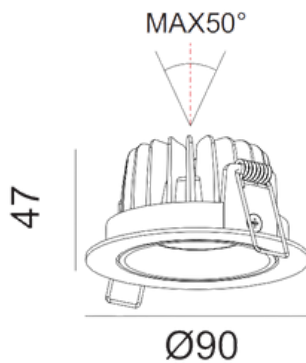

MECHANICAL

Installation	Recessed
Housing Material	Aluminium
Lens Material	Clear Polycarbonate
Ingress Protection	IP20
Luminaire Diameter	90mm
Cut-Out Diameter	83mm
Luminaire Depth	50mm
Adjustable	Max. Tilt $\pm 25^\circ$