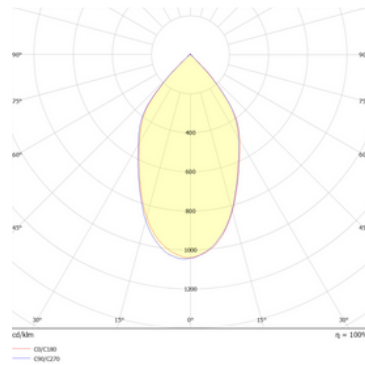

MECHANICAL

Installation	Recessed
Housing Material	Aluminium
Lens Material	Clear Polycarbonate
Ingress Protection	IP20
Luminaire Diameter	90mm
Cut-Out Diameter	83mm
Luminaire Depth	50mm
Adjustable	Max. Tilt $\pm 25^\circ$