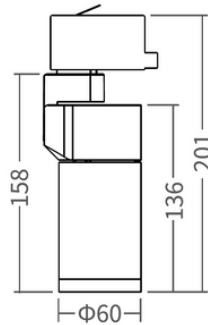

A modern, high-performing Track mounted spot light suitable for commercial, retail and residential applications. Extruded aluminium body with a high efficiency clear polycarbonate lens. High quality LED technology ensures the luminaire's long life while maintaining colour quality.

MECHANICAL

Installation	3-Circuit Track
Housing Material	Aluminium
Lens Material	PMMA Lens
Ingress Protection	IP20
Luminaire Rotate	355°
Luminaire Tilt	95°

ELECTRICAL

Driver Included	Yes
Voltage Input	230V AC

LIGHT SOURCE

LED Manufacturer	Cree
Beam Angle	25° x 75°
Luminaire Power	10W
Lumen Output	3000K - 730lm 4000K - 766lm
Colour Rendition (CRI)	Ra 90
Colour Consistency	SDCM 3
Lifetime	L90 B10 60,000hrs