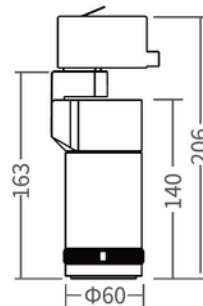

A modern, high-performing Track mounted spot light suitable for commercial, retail and residential applications. Extruded aluminium body with a high efficiency clear polycarbonate lens. High quality LED technology ensures the luminaire's long life while maintaining colour quality.