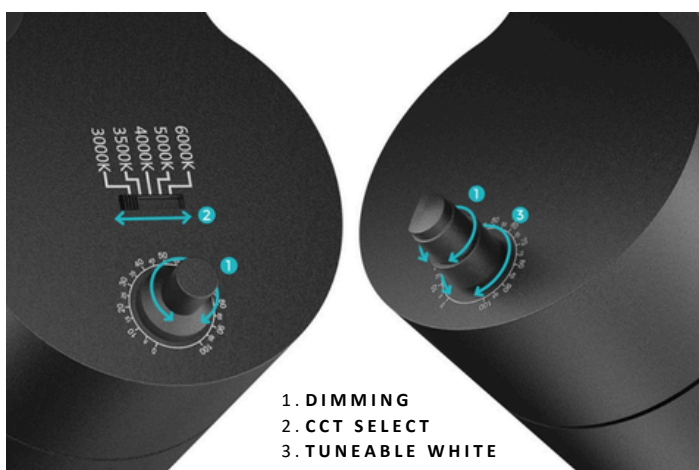

MECHANICAL

Installation	Surface
Housing Material	Aluminium
Lens Material	PMMA Lens
Ingress Protection	IP20
Luminaire Rotate	355°
Luminaire Tilt	95°

ELECTRICAL

Driver Included	Yes
Voltage Input	230V AC

LIGHT SOURCE

LED Manufacturer	Cree
Beam Angle	15°- 45°
Luminaire Power	10-15W
Colour Rendition (CRI)	Ra 90
Colour Consistency	SDCM 3
Lifetime	L90 B10 60,000hrs

CODE GENERATION

	LUMINAIRE	POWER	OPTIC	CCT	COLOUR	DIMMING
CODE	LA-SM	20	ZM	W30	B	T
REQUIREMENTS	LUKA	20W	25°-60°	3000K	BLACK	TRAILING EDGE

ACCESSORIES

ACCESSORY	CODE
HONEY COMB	LAF-60ZM-01

* DALI & CASAMBI VERSIONS, REMOTE DRIVER
 * CCT SELECT & TUNEABLE WHITE AVAILABLE WITH ONBOARD DIMMER KNOB
 * ONBOARD DIGITAL DISPLAY AVAILABLE ON TUNEABLE WHITE ONLY

10W FIXED OPTIC		
15°	3000K	580lm
15°	4000K	623lm
45°	3000K	776lm
45°	4000K	834lm

15W FIXED OPTIC		
15°	3000K	784lm
15°	4000K	842lm
45°	3000K	1042lm
45°	4000K	1100lm

CCT SELECT & TUNEABLE WHITE CONTROL

DIGITAL DISPLAY