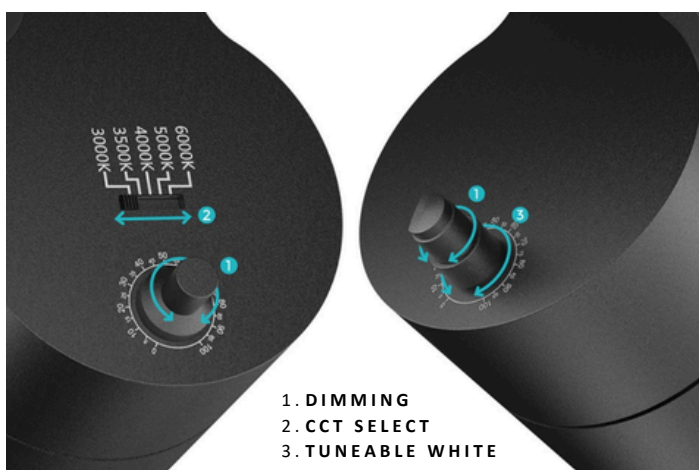

20W FIXED OPTIC			25W FIXED OPTIC			30W FIXED OPTIC		
25°	3000K	1895lm	25°	3000K	1964lm	25°	3000K	2135lm
25°	4000K	1989lm	25°	4000K	2062lm	25°	4000K	2241lm
60°	3000K	2072lm	60°	3000K	2233lm	60°	3000K	2528lm
60°	4000K	2175lm	60°	4000K	2344lm	60°	4000K	2654lm

CCT SELECT & TUNEABLE WHITE CONTROL