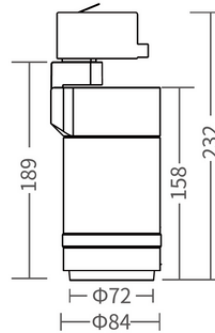

A modern, high-performing Track mounted spot light suitable for commercial, retail and residential applications. Extruded aluminium body with a high efficiency clear polycarbonate lens. High quality LED technology ensures the luminaire's long life while maintaining colour quality.