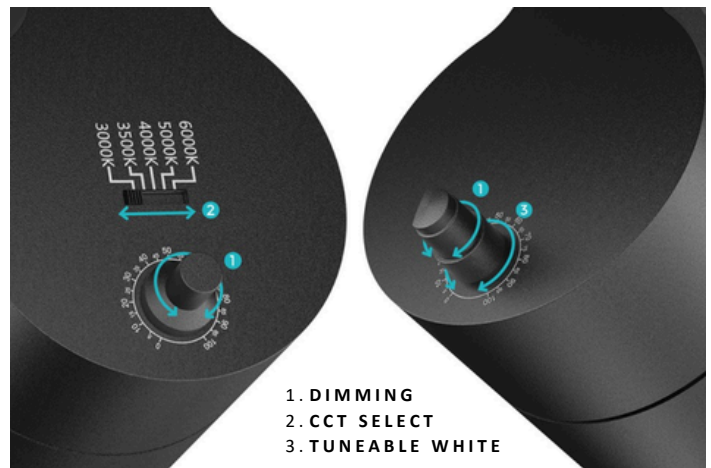

CCT SELECT & TUNEABLE WHITE CONTROL