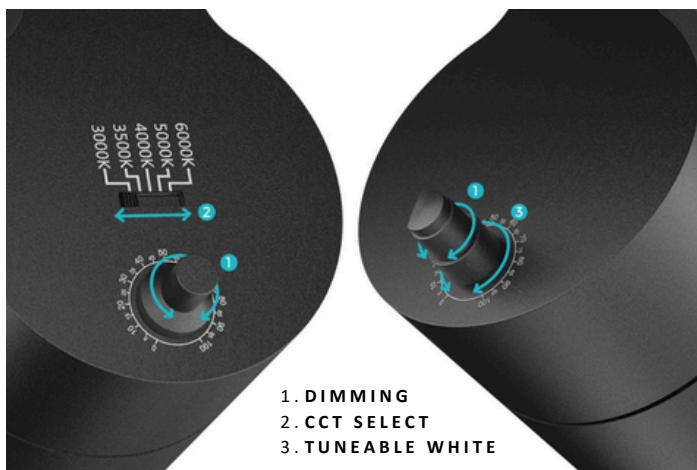

CCT SELECT & TUNEABLE WHITE CONTROL