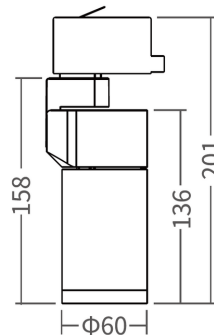

A modern, high-performing Track mounted spot light suitable for commercial, retail and residential applications. Extruded aluminium body with a high efficiency clear polycarbonate lens. High quality LED technology ensures the luminaire's long life while maintaining colour quality.

MECHANICAL	
Installation	3-Circuit Track
Housing Material	Aluminium
Lens Material	PMMA Lens
Ingress Protection	IP20
Luminaire Rotate	355°
Luminaire Tilt	95°

ELECTRICAL	
Driver Included	Yes
Voltage Input	230V AC

LIGHT SOURCE	
LED Manufacturer	Bridgelux
Beam Angle	12°, 24°, 36° or 60°
Luminaire Power	10-20W
Colour Rendition (CRI)	Ra 90
Colour Consistency	SDCM 3
Lifetime	L90 B10 60,000hrs

CODE GENERATION

	LUMINAIRE	POWER	OPTIC	CCT	COLOUR	DIMMING
CODE	LA-TS	15	60	W30	B	T
REQUIREMENTS	LUKA	15W	60°	3000K	BLACK	TRAILING EDGE

COMPLETE CODE = LA-TS-15-60-W30-B-T

LUMINAIRE OPTIONS

POWER	CODE	OPTIC	CODE	CCT	CODE	COLOUR	CODE	DIMMING	CODE
10W	10	12°	12	2700K	W27	WHITE	W	TRAILING EDGE	T
15W	15	24°	24	3000K	W30	BLACK	B	DALI*	D
		36°	36	4000K	W40	CUSTOM*	C	CASAMBI*	C
		60°	60						

ACCESSORIES

ACCESSORY	CODE
HONEY COMB	LAF-60-01
CROSS LOUVRE	LAF-60-02
SNOOT	LAF-60-03
EYE SNOOT	LAF-60-04
WALL WASH RING	LAF-60-05
BARN DOOR	LAF-60-06