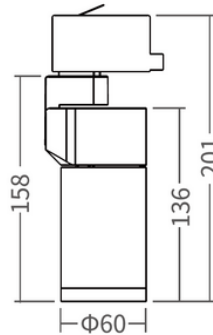

A modern, high-performing Track mounted spot light suitable for commercial, retail and residential applications. Extruded aluminium body with a high efficiency clear polycarbonate lens. High quality LED technology ensures the luminaire's long life while maintaining colour quality.

CODE GENERATION

	LUMINAIRE	POWER	OPTIC	CCT	COLOUR	DIMMING
CODE	LA-TS	15	60	W30	B	T
REQUIREMENTS	LUKA	15W	60°	3000K	BLACK	TRAILING EDGE

COMPLETE CODE = LA-TS-15-60-W30-B-T

LUMINAIRE OPTIONS

POWER	CODE	OPTIC	CODE	CCT	CODE	COLOUR	CODE	DIMMING	CODE
10W	10	6°	6	2700K	W27	WHITE	W	TRAILING EDGE	T
15W	15	12°	12	3000K	W30	BLACK	B	DALI*	D
		24°	24	4000K	W40	CUSTOM*	C	CASAMBI*	C
		36°	36					ONBOARD	OBD
		60°	60						

MECHANICAL

Installation	3-Circuit Track
Housing Material	Aluminium
Lens Material	PMMA Lens
Ingress Protection	IP20
Luminaire Rotate	355°
Luminaire Tilt	95°

ELECTRICAL

Driver Included	Yes
Voltage Input	230V AC

LIGHT SOURCE

LED Manufacturer	Bridgelux
Beam Angle	6°, 12°, 24°, 36°, 60°
Luminaire Power	10-15W
Colour Rendition (CRI)	Ra 90
Colour Consistency	SDCM 3
Lifetime	L90 B10 60,000hrs