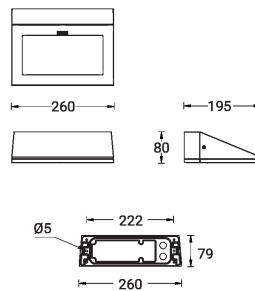

VEKTER 1 (VK-30001)

Technical information

Material	Aluminium
Light source	12 LED
Power	20 W
Lumen	2148 - 2473 lm
Efficacy	107 - 124 lm/W
Driver option	Integral control gear
Driver	Constant current (CC)
Input voltage	220-240 V 50/60 Hz
Optic	M, W, EW, T2, T3, T4

Optic value	31°, 53°, 110°, 144°x50°, 139°x68°, 97°x77°
CCT / CRI	3000K CRI80, 4000K CRI80
Bug	B1-U0-G0, B1-U0-G1, B2-U0-G0
ULOR	0%
CIE flux code n°3	97%, 99%
Dimming type	On/Off, 1-10V, DALI
Product colours	Black, Dark Grey, White, Matt Silver, Bronze, Concrete - Urban, Softscape - Urban, Stone - Urban, Corten - Urban, Oak - Woodland, Walnut - Woodland, Pine - Woodland
Weight	3.2 kg
Operating temperature	-20 °C to 40 °C

Through wiring	Two cable entries for through wiring
Lens / Reflector / Optic	Clear toughened glass, High-efficiency PMMA lens
MacAdam Ellipse	3 SDCM
Lifetime L90B10 (hours)	> 90,000
Lifetime L80B10 (hours)	> 90,000
Lifetime L80B50 (hours)	> 90,000
Variants (On/Off, 1-10V, DALI)	Compatible with EN/ IEC 60598-2-22: Suitable for emergency installations as central supply, non-maintained (Z0)

VK-30001