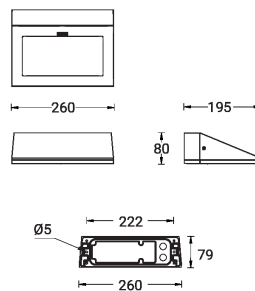

VEKTER 1 (VK-30002)

Technical information

Material	Aluminium
Light source	12 LED
Power	28 W
Lumen	2873 - 3330 lm
Efficacy	103 - 119 lm/W
Driver option	Integral control gear
Driver	Constant current (CC)
Input voltage	220-240 V 50/60 Hz
Optic	M, W, EW, T2, T3, T4

Optic value	31°, 53°, 110°, 144°x50°, 139°x68°, 97°x77°
CCT / CRI	3000K, 4000K
Bug	B1-U0-G0, B1-U0-G1, B2-U0-G0, B3-U0-G0
ULR	0%
ULOR	0%
CIE flux code n°3	97, 99
Dimming type	On/Off, DALI
Product colours	Black, Dark Grey, White, Matt Silver, Bronze, Concrete - Urban, Softscape - Urban, Stone - Urban, Corten - Urban, Oak - Woodland, Walnut - Woodland, Pine - Woodland
Weight	3.2 kg

Operating temperature	-20 °C to 40 °C
Through wiring	Two cable entries for through wiring
Lens / Reflector / Optic	Clear toughened glass, High-efficiency PMMA lens
MacAdam Ellipse	3 SDCM
Lifetime L90B10 (hours)	> 90,000
Lifetime L80B10 (hours)	> 90,000
Lifetime L80B50 (hours)	> 90,000
Variants (On/Off, DALI)	Compatible with EN/ IEC 60598-2-22: Suitable for emergency installations as central supply, non-maintained (Z0)

VK-30002